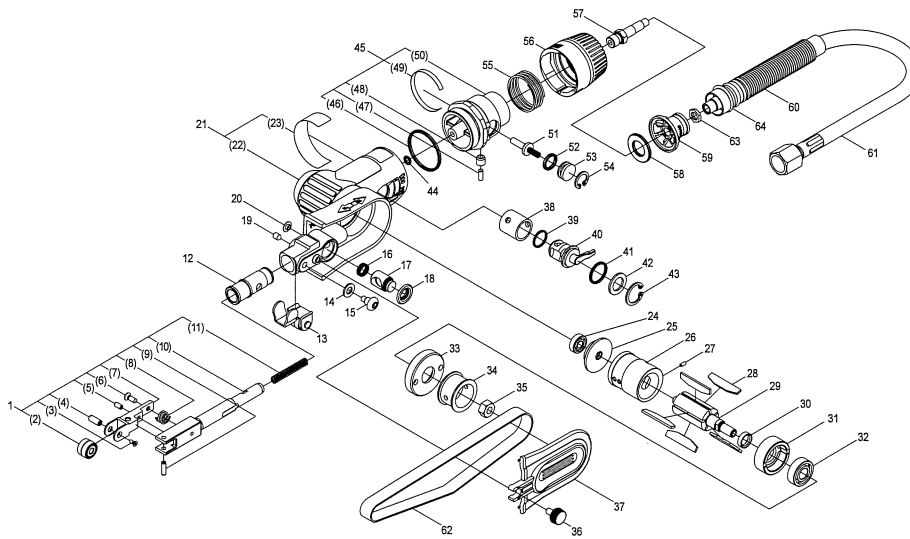

## BB-10B Exploded View/Parts List

\*1 indicates a consumable item, \*2 indicates a commercial item. Parts inside ( ) are components of the above assembly.

No.	Part No.	Part name	Qty	
1	TB10548	Bracket Ass'y	1set	
(2)	(TA99155)	Idle Pulley 10 Sub Ass'y	1set	
(3)	(TP14455)	Countersunk Head Screw 2X5	1	
(4)	(TP12431)	Idle Pulley Shaft 10	1	
(5)	(TP02154)	Hex. Socket Set Screw 3X6	1	
(6)	(TP00155)	Countersunk Head Screw 3X8	1	
(7)	(TP14761)	Bracket 10	1	
(8)	(TP14763)	Spring 0.9X7.5X6.5	1	
(9)	(TP14798)	Spring Pin 3X10 AW	1	
(10)	(TQ14673)	Tension Bar 10	1	
(11)	(TQ15433)	Spring 0.8X4.2X40	1	
12	TQ15435	Guard Insert	1	
13	TB10549	Offset Bracket Ass'y	1 set	
14	TQ15464	Washer M5 5.3X10X1.0	1	
15	TQ14669	Key Bolt 10	1	
16	TQ14668	Spring 0.5X8.5X7	1	
17	TQ14666	Push Button 10	1	
18	TQ14667	Push Button Cap 10	1	
19	TP02139	Hex. Socket Set Screw 4X6with Cone Point	1	
20	TQ15437	Cover Cap	1	
21	TB10650	Housing Ass'y	1 set	
(22)	(TQ15424)	Housing	1	
(23)	(TQ15595)	Label Model BB-10B	1	
*1 *2	24	TQ07225	Ball Bearing 695ZZ	1
	25	TQ07198	End Plate A	1
	26	TQ15429	Cylinder	1
	27	TP04225	Spring Pin 2X4 AW	1
*1	28	TB10575	Blade Ass'y (5pcs/set)	1 set
	29	TQ15428	Rotor	1
	30	TP06322	Spacer 8X11X3	1
	31	TQ15432	End Plate B	1
*1 *2	32	TQ15594	Ball Bearing 698ZZ NTN	1
	33	TQ15438	Lock Screw	1
	34	TQ15439	Drive Pulley	1
*2	35	TQ15509	Hex. Nut M6	1
	36	TQ10712	Decorative Screw	1

#### Standard Accessories

No.	Part No.	Part name	Qty	
	TP14797	Hex. Socket Screw Key 1.5	1	
	-	Abrasive Belt Z #120X10	1	
*1	62	-	Abrasive Belt Z #180X10	1
	-	Abrasive Belt Z #240X10	1	
	TQ15596	Instruction Manual	1	