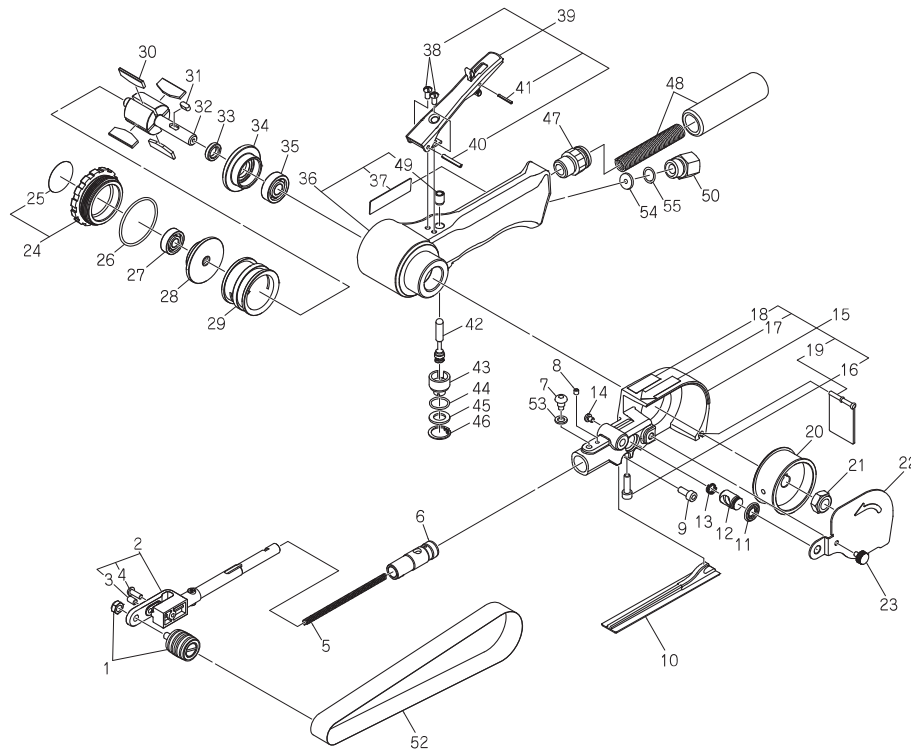

## 12. EXPLODED DIAGRAM: B-20CL

The parts numbers with ( ) are included in the Ass'y parts written above them.

No.	Part No.	Description	Qty	Price
1	TA90514	Idle Pulley B Ass'y	1set	
2	TB09931	Idle Pulley Bracket B Sub Ass'y	1set	
3	(TP06258)	Hex. Socket Set Screw 5x8 with Flat Point	1	
4	(TP16196)	Hex. Socket Head Button Screw 4X12	1	
5	TQ14693	Spring 1.2X3.8X109	1	
6	TQ14686	Guard Insert 20	1	
7	TQ14688	Key Bolt 20	1	
53	TQ14824	Washer M6 6.4X11.5X1.6	1	
8	TQ14689	Hex. Socket Set Screw 4X5with Cone Point	1	
9	TP00200	Hex. Socket Head Cap Screw 5X8	1	
10	TQ15025	Shoe 20	1	
11	TQ14695	Push Button Cap 20	1	
12	TQ14694	Push Button 20	1	
13	TQ14696	Spring 0.6X8.6X7.5	1	
14	TV01534	Pan Head Screw 4X4	1	
15	TB09933	Guard 20 Sub Ass'y	1set	
16	(TP01934)	Hex. Socket Head Cap Screw 5X18	1	
17	(TP16360)	Label Rotation	1	
18	(TP16361)	Label Caution	1	
19	(TQ14691)	Dust Cover 20	1	
20	TQ11617	Drive Pulley	1	
21	TP01918	Hex. Nut M6x1.25	1	
22	TQ14687	Belt Cover 20	1	
23	TQ02418	Decorative Screw	1	
24	TB09964	Cap Ass'y	1set	
25	(TQ14735)	Label Model B-20CL	1	
26	TQ14856	O-ring S- 42	1	
27	TP00468	Ball Bearing 608ZZ	1	
28	TQ14819	End Plate A	1	
29	TQ14822	Cylinder	1	
30	TB10009	Blade Ass'y(4pcs/set)	1set	
31	TP00502	Parallel Key 4X4X 9.5	1	
32	TQ14820	Rotor	1	
33	TP01912	Spacer	1	

No.	Part No.	Description	Qty	Price
34	TQ14821	End Plate B	1	
35	TQ15012	Ball Bearing 6000ZZ LP03	1	
36	TB09963	Housing Sub Ass'y	1set	
37	(TQ14731)	Label Warning	1	
39	(TQ14780)	Bushing	1	
40	(TP00460)	Spring Pin 3X22 AW	1	
41	(TP05498)	Spring Pin 2X16 AW	1	
42	TB10019	Valve Stem Ass'y	1	
43	TP12405	Adjust Valve	1	
44	TP12407	O-ring S- 15	1	
45	TP12406	Spacer 10.5X17.9X1.6	1	
46	CP00987	Internal Retaining Ring C-18	1	
47	TP10005	Bushing PF 3/8	1	
48	TA96323	Silencer Sub Ass'y	1	
54	TQ15013	Spacer 3.1X14X2	1	
55	CP21038	O-ring P-10A	1	
50	TP00857	Bushing M16XPT1/4	1	
52	-	Abrasive Belt #60x20	1	