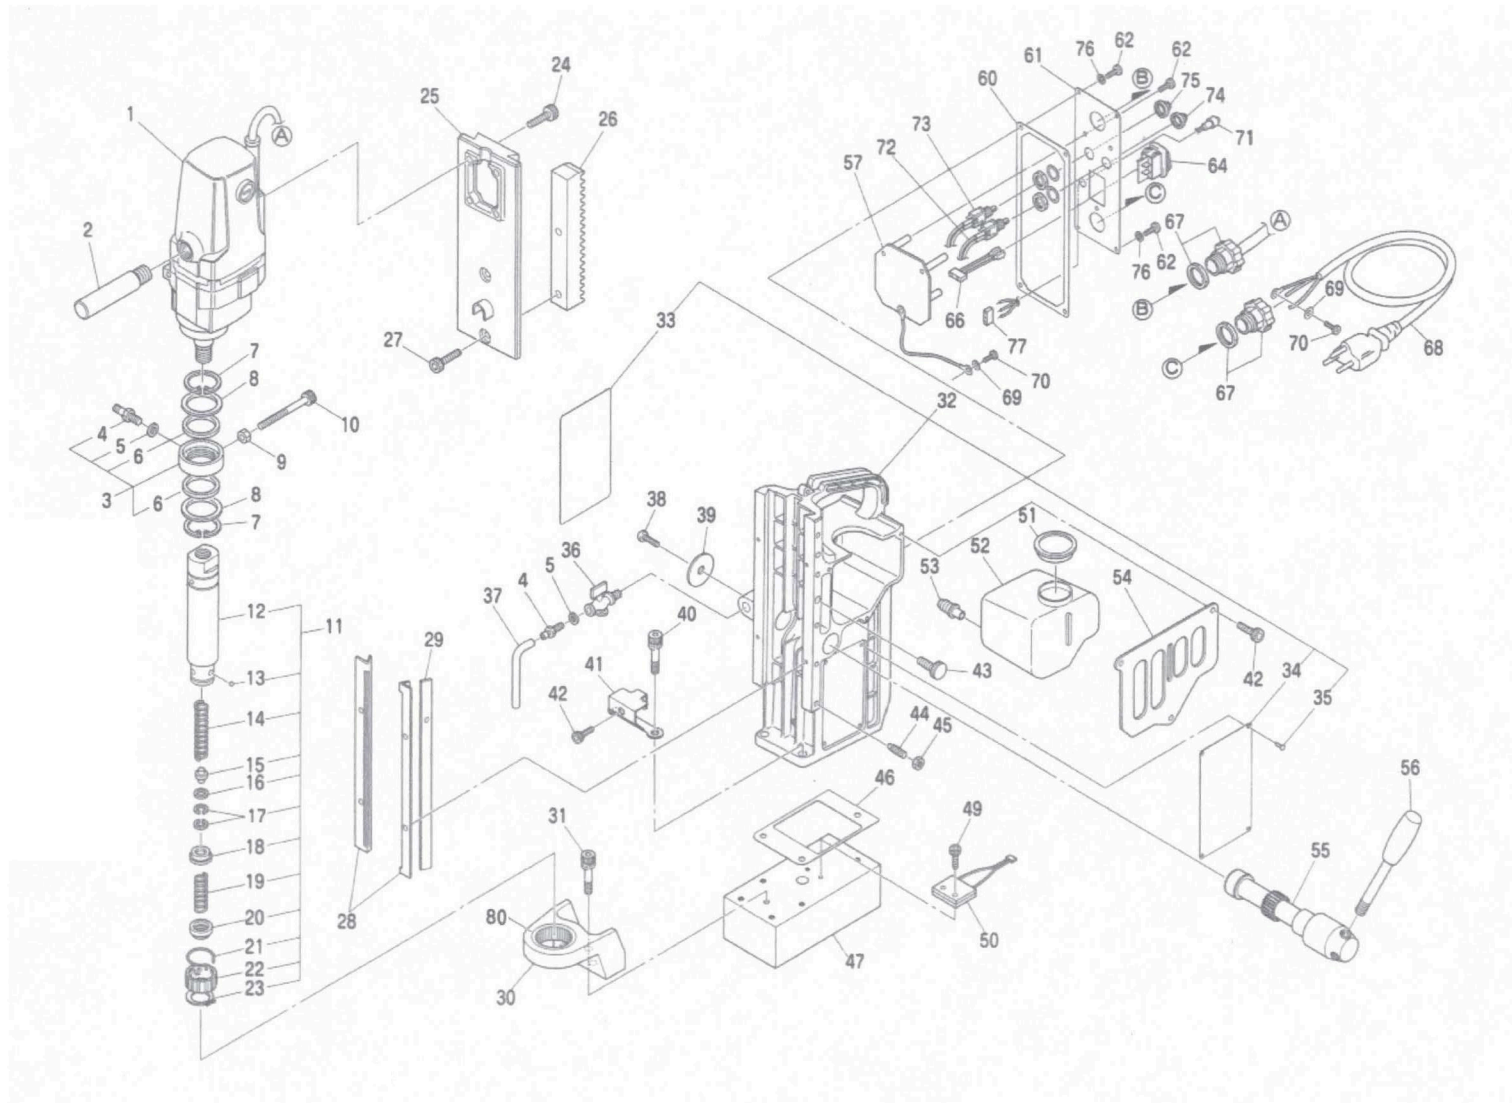

# UOJ-3500 ASSEMBLY AND PARTS LIST

The parts numbers with ( ) are included in the Ass'y parts written above them.

No.	Part No.	Part Name	Q'ty	Price
1	TB05550	Drill Motor Ass'y (115V)	1 set	
	(TB00598)	Carbon Brush (2 pcs/set)	2	
2	TB02534	Side Handle Ass'y	1 set	
3	TB00496	Oil Ring Sub Ass'y	1 set	
4	(TP14500)	Hose Nipple	2	
5	(CP21947)	Seal Packing	2	
6	(TP14499)	Oil Seal GD38 X 48 X 4	2	
7	TP14969	Retaining Ring ISTW-38	2	
8	TP12773	Washer 38.5 X 54 X 1	2	
9	LP10496	Hex. Nut M6	1	
10	TP05469	Hex. Bolt 6 X 45	1	
11	TB05121	Arbor Body Ass'y One-Touch	1 set	
12	(TQ06755)	Arbor Body	1	
13	(TB01672)	Ball 5/16 Ass'y	1 set	
14	(TP15998)	Spring 1.6 X 16.2 X 120	1	
15	(TQ01895)	Pilot Spacer	1	
16	(TP15848)	Spacer 10.5 X 19 X 5	1	
17	(TP13905)	Retaining Ring RTW-19	2	
18	(TB01348)	Washer Ass'y	1 set	
19	(TQ01898)	Spring 0.8 X 12 X 31	1	
20	(TB01349)	Push Ring Ass'y	1 set	
21	(TQ01896)	Twist Spring	1	
22	(TQ01897)	Sleeve	1	
23	(TP15239)	Retaining Ring C-28	1	
24	TP04532	Hex. Socket Bolt 5 X 30	4	
25	TQ07062	Slide Board	1	
26	TP15111	Rack	1	
27	TP14178	Hex. Bolt 6 X 10	1	
28	TP12777	Slide Plate	1	
29	TQ06773	Gib	1	
30	TB05407	Bracket Ass'y	1 set	
80	(TQ03444)	Roller Bearing	1	
31	TQ03346	Hex. Socket Set Screw 8 X 30 w/washer	3	
32	TB05404	Body Sub Ass'y	1 set	
33	(TQ07080)	Warning Label	1	
34	(TQ11680)	Plate -Specifications	1	
35	(TP05136)	Rivet No.2 X 4.8	4	
36	TP14495	Petcock Valve 1/8(PT)	1	
37	TB01098	Tube 4 X 7 X 3000	1 set	
38	TQ04806	Hex. Socket Head Screw 8 X 15	1	
39	TQ07081	Washer 30 X 8.5 X 3.2	1	
40	TQ03344	Hex. Socket Bolt 8 X 20	3	
41	TQ07090	Chain Holder	1	
42	TP04715	Hex. Bolt 4 X 8	4	
43	TP02931	Set Screw	1	