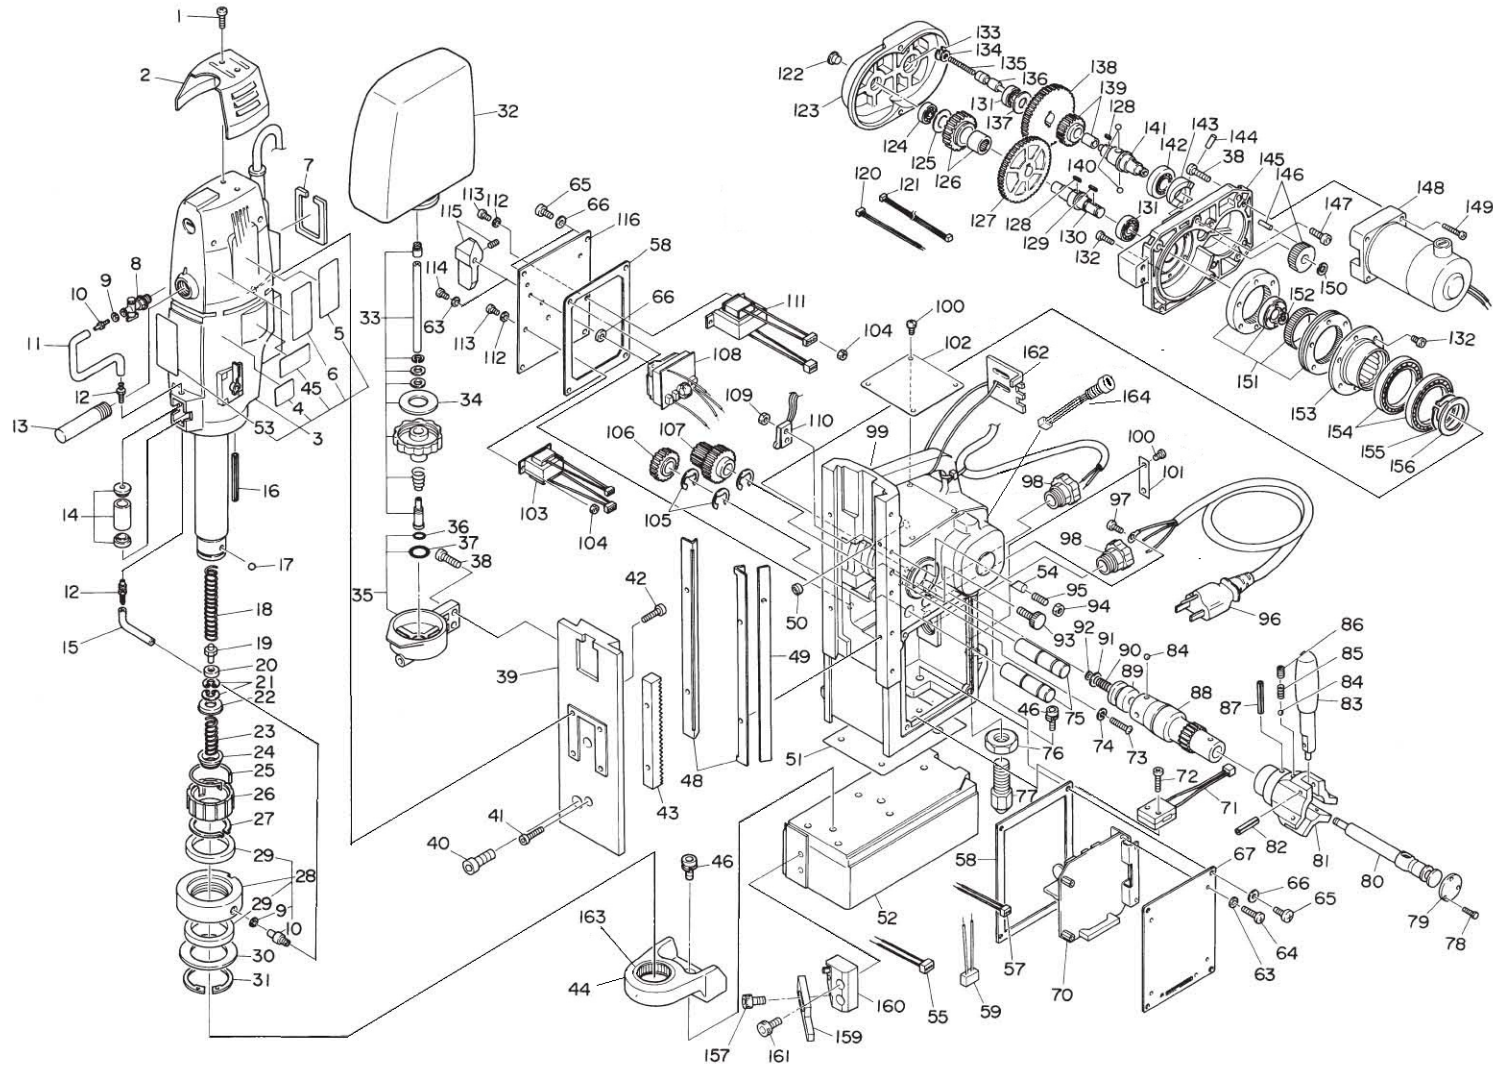

ATRA ACE QA-5000 (110-120V) ASSEMBLY AND PARTS LIST

The parts numbers with () are included in the Ass'y parts written above them.

No.	Part No.	Part Name	Q'ty	Price	No.	Part No.	Part Name	Q'ty	Price	No.	Part No.	Part Name	Q'ty	Price
1	LP30156	Pan Head Screw 4 X 6	2		58	TQ00932	Packing Body	2		123	TQ04982	Gear Box Cover	1	
2	TQ00926	Protection Cover	1		63	TQ00258	Seal Washer M4	6		124	TQ01924	Ball Bearing 688ZZ	1	
3	TB04020	Drill Motor Ass'y for QA-5000 115V	1 set		64	TQ01526	Pan Head Screw 4 X 10	4		125	TQ01926	Washer 10.2 X 20 X 0.6	1	
	(TA9A028)	Brush Ass'y (2 pcs/set)	1 set		65	TP02419	+ Screw 6 X 10	8		126	TB01360	Spur Gear 30 M1 Ass'y	1 set	
4	(TQ05077)	Label - Drill rpm	1		66	TQ01331	Seal Washer M6	9		127	TQ02435	Spur Gear 70 M1B	1	
4.5	(TQ05063)	Caution Label	1		67	TQ06041	Mounting Plate	1		128	TQ01913	Sunk Key 4 X 4 X 7 Round-end	2	
5	(TQ05065)	Label - Cutter Insertion	1		70	TB08848	Control Board Ass'y	1 set		129	TP10130	Sunk Key 3 X 3 X 10 Round-end	1	
6	(TQ05064)	Cutter - Mounting Label	1		71	TB01363	Slide Detection Device	1 set		130	TQ01923	Gear Shaft B	1	
54	(TQ05066)	Cutter - Caution Label	1		72	TP14471	Hex. Socket Bolt 4 X 20	2		131	TQ01916	Ball Bearing 6801ZZ	2	
7	TQ00927	Drill Motor Packing	1		73	FS00315	+ Pan Head Screw 2 X 20	2		132	TP04715	Hex. Bolt 4 X 8	12	
8	TP14495	Petcock Valve 1/8(PT)	1		74	TQ00729	Spring Washer M2	2		133	TQ01920	Retaining Ring RTW-9	1	
9	CP21947	Seal Packing	2		75	TQ00707	Shaft	2		134	TQ01912	Spring Stopper	1	
10	TP14500	Hose Nipple	2		76	TP03914	Hex. Nut Type 3 M16	1		135	TQ01911	Spring 0.6 X 3 X 35	1	
11	TP15821	Tube 4 X 7 X 240	1 set		77	TQ00720	Stabilizer Shaft	1		136	TQ01919	Spool	1	
12	TQ00672	Dropper Nipple	2		78	TP08598	+ Screw 3 X 5	3		137	TQ01963	Washer 14.5 X 25 X 0.6	1	
13	TB02534	Side Handle Ass'y	1 set		79	TQ00844	Name Plate - Auto Feeder	1		138	TQ02434	Spur Gear 70M1A	1	
14	TB00503	Oil Dropper Ass'y	1 set		80	TQ01903	Inner Shaft	1		139	TB01358	Clutch Gear Sub Ass'y	1 set	
15	TP15820	Tube 4 X 7 X 120	1 set		81	TQ01901	Handle Boss	1		140	TP15428	Ball 5mm Dia.	2	
16	TP03261	Spring Pin 4 X 26 AW	1		82	TP12821	Spring Pin 5 X 26	3		141	TQ01915	Gear Shaft A	1	
17	TB01672	Ball 5/16 Ass'y	1 set		83	TQ00680	Rod Handle	3		142	TQ01917	Ball Bearing 6803ZZ	1	
18	TP15998	Spring 1.6 X 16.2 X 120	1		84	CP01123	Ball 3/16	7		143	TQ01918	Shift Ring	1	
19	TQ01895	Pilot Spacer	1		85	TP06396	Spring	3		144	TQ01960	Roll Pin 4 X 22	1	
20	TP15848	Spacer 10.5 X 19 X 5	1		86	TP06397	Hex. Screw 6 X 8	3		145	TQ01909	Gear Box	1	
21	TP13905	Retaining Ring RTW-19	2		87	TP13891	Spring Pin 5 X 38	1		146	TB01356	Plain Gear 41 Ass'y	1 set	
22	TB01348	Washer Ass'y	1 set		88	TQ01902	Clutch Shaft	1		147	TP04197	Hex. Bolt 6 X 30	2	
23	TQ01898	Spring 0.8 X 12 X 31	1		89	TQ01904	Clutch Ring	1		148	TB04014	Feed Motor Ass'y	1 set	
24	TB01349	Push Ring Ass'y	1 set		90	TQ00682	Spring 1.2 X 8 X 17	1		-	(TB00599)	Carbon Brush Ass'y (2 pcs/set)	1 set	
25	TQ01896	Twist Spring	1		91	TP00092	Plain Washer M6	1		149	TP18619	Hex. Socket Head Cap Screw 4 X 30	4	
26	TQ01897	Sleeve	1		92	TQ00683	Grip Ring GS-6.0	1		150	TQ01961	Grip Ring GS-8	1	
27	TP15239	Retaining Ring C-28	1		93	TP02931	Set Screw	1		151	TB00510	Harmonic Ass'y	1 set	
28	TB00713	Oil Ring Ass'y	1 set		94	TP07419	Hex. Nut Type 3 M6	5		152	TP12328	Retaining Ring STW-9	1	
29	(TP14499)	Oil Seal GD38 X 48 X 4	2		95	TQ04781	Hex. Socket Set Screw 6 X 14	5		153	TQ01952	Clutch	1	
30	TP12773	Washer 38.5 X 54 X 1	1		96	TA9A757	Cabtyre Cable Ass'y	1 set		154	TQ00725	Ball Bearing 6809 ZZ	2	
31	TP14969	Retaining Ring ISTW-38	1		97	LP08489	+ Screw 4 X 6	1		155	TP17384	Retaining Ring C-32	1	
32	TQ04779	Oil Tank	1		98	TP13889	Connector SC4-3	2		156	TP14412	Retainer Holder	1	
33	TB03785	Cap Ass'y	1 set		99	TB08765	Body Sub Ass'y	1 set		157	TP01945	Hex. Bolt 5 X 12	1	
34	(TQ00701)	Packing Cap	1		100	(TP05136)	Rivet No. 2 X 4.8	6		159	TQ04949	Blade	1	
35	TB01380	Oil Tank Bracket Sub Ass'y	1 set		101	(TP04769)	Plate Serial Number	1		160	TB03863	Blade Base Ass'y	1 set	
36	(TP11994)	O-Ring P-4	1		102	(TQ05610)	WARNING Plate	1		161	TP14178	Hex. Bolt 6 X 10	2	
37	(CP20180)	O-Ring P-18	1		103	TB03912	Transformer Sensor Ass'y	1 set		162	TQ04952	Chip Stopper	1	
38	TP03086	Hex. Bolt 6 X 20	6		104	TP00067	Hex. Nut M3	3		164	TB08670	Fuse Holder	1	
39	TQ02497	Slide Board	1		105	TP04126	Snap Ring E-12	3						
40	TP14717	Hex. Socket Bolt 10 X 20	1		106	TQ00708	Spur Gear 24 M1.5	1						
41	TP07118	Hex. Bolt 6 X 16	2		107	TQ00706	Spur Gear 16 X 24	1						
42	TP04532	Hex. Socket Bolt 5 X 30	4		108	TB03702	Switch Ass'y	1 set						
43	TQ02496	Rack	1		109	TP02627	Hex. Nut M2	2						
44	TB02694	Bracket Ass'y	1 set		110	TB07746	Limit Switch DC3A-D3RB	1						
163	(TQ03444)	Needle Bearing B-2410	1		111	TB03911	Trans. Power Supply Ass'y (115V)	1 set						
46	TQ03344	Hex. Socket Bolt 8 X 20	6		112	TQ01330	Seal Washer M3	3						
48	TP12777	Slide Plate	2		113	TP00153	+ Screw 3 X 12	3						
49	TQ01905	Jib	1		114	TB12819	Pan Head Screw 4 X 6	2						
50	TQ00394	Seal Bushing	1		115	TB01381	Switch Knob Ass'y	1 set						
51	TQ01928	Packing for Pole	1		116	TQ05073	Switch Plate	1						
52	TB04022	Square Pole Ass'y	1 set		120	TB00573	D Cord Ass'y	1 set						
54	TQ04783	Supporter	5		121	TB03809	Cord Ass'y M-M	1 set						
55	TB00578	H Cord Ass'y	1 set		122	TQ01962	Collar Cap K-100 16CSBL	1						
57	TB00577	F Cord Ass'y	1 set											