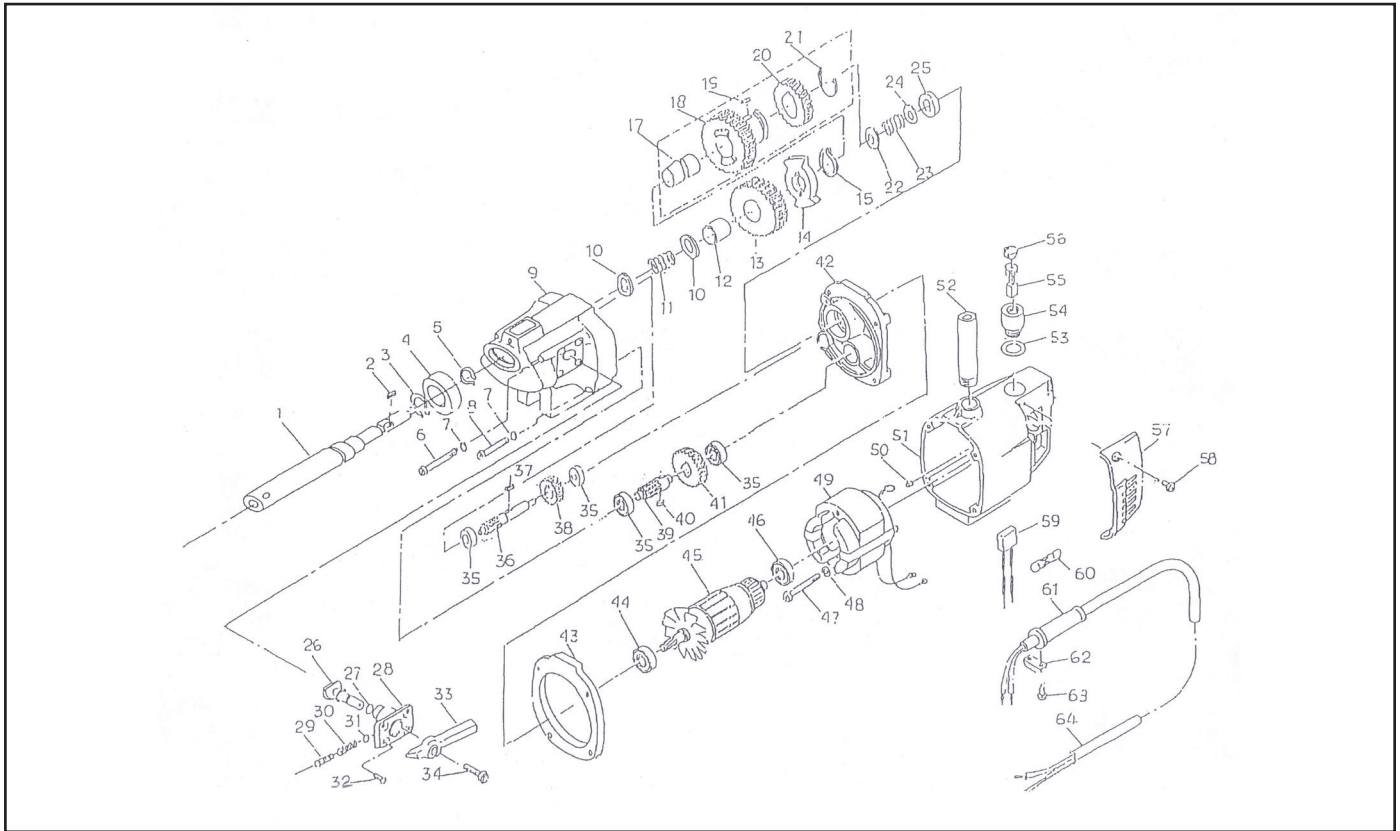

# QA-5000 MOTOR ASSEMBLY AND PARTS LIST

The part numbers with ( ) are included in the Ass'y parts written above them.

No.	Part No.	Part Name	Q'ty	Price	No.	Part No.	Part Name	Q'ty	Price
1	TQ02521	Spindle Arbor	1		33	TP16489	Lever SM-378284-1	1	
2	TQ00979	Sunk Key 4 X 4 X 7	1		34	TP09693	Hex Bolt 4 X 14	1	
3	CP20569	Retaining Ring C-47	1		35	TP17380	Ball Bearing 629	4	
4	TP17382	Ball Bearing 6005Z	1		36	TQ00985	Pinion (L)	1	
5	CQ02200	Retaining Ring C-25	1		37	TP16506	Sunk Key 4 X 4 X 10	1	
6	TQ00980	+ Round Head Screw 5 X 145	2		38	TQ00986	Spiral Gear (S)	1	
7	TP00513	Spring Washer M5	4		39	TQ00987	Pinion (H)	1	
8	TQ00981	+ Round Head Screw 5 X 80	2		40	TP13351	Sunk Key 3 X 3 X 7	1	
9	TQ00982	Gear Case	1		41	TP16516	Spiral Gear (A)	1	
10	TP16502	Plain Washer	2		42	TQ00662	Bearing Bracket	1	
11	TP16501	Spring (L)	1		43	TP16488	Spacer	1	
12	TP06503	Bush	1		44	TP06718	Ball Bearing 6201Z	1	
13	TA9A584	Spiral Gear B-L Ass'y	1		45	TB03381	Armature Ass'y (115V)	1 set	
14	TP16505	Boss	1		46	TP06242	Ball Bearing 629ZZ	1	
15	CP03040	Retaining Ring C-20	1		47	TQ00988	+ Round Head Screw 5 X 75	2	
16	TB00750	Spiral Gear B-H Ass'y	1 set		48	TP00513	Spring Washer M5	2	
17	TQ00976	Needle Bearing HK2012	2		49	TB03380	Field Ass'y (115V)	1 set	
18	TB01087	Spiral Gear	1		50	TP13355	Rubber Packing	1	
19	TP16497	Sunk Key 5 X 5 X 7	1		51	TQ00989	Motor Housing	1	
20	TQ00983	Spur Gear	1		52	TB02534	Side Handle Ass'y	1 set	
21	TP17384	Retaining Ring C-32	1		53	TP13359	Insulation Washer	2	
22	TP16507	Plain Washer 20.2 X 26 X 1	1		54	TP13358	Brush Holder	2	
23	TP16508	Spring (H)	1		55	TA9A028	Brush Ass'y (2 pcs/set)	1 set	
24	TP16509	Plain Washer 15.2 X 24.2 X1	1		56	TP13357	Brush Cap	2	
25	TP17383	Ball Bearing 6202	1		57	TP13360	Cover	1	
26	TQ00984	Cam Shaft	1		58	TP11245	+ Screw 4 X 10	1	
27	TQ09421	O Ring P-6	1		59	TP16481	Condenser SM-37R8291	1	
28	TP16490	Guide Boss	1		60	TQ00990	Insulated Connector FNCE-2	2	
29	TP18684	Hex Socket Set Screw 4 X 8	1		61	TP13363	Cord Armor	1	
30	TP16493	Coil Spring	1		62	TP13362	Cord Clamp	1	
31	TP16492	Steel Ball	1		63	TP17453	+ Screw 4 X 20	2	
32	TP17385	+ Screw 4 X 12	4		64	TQ00991	Cable from Motor	1	