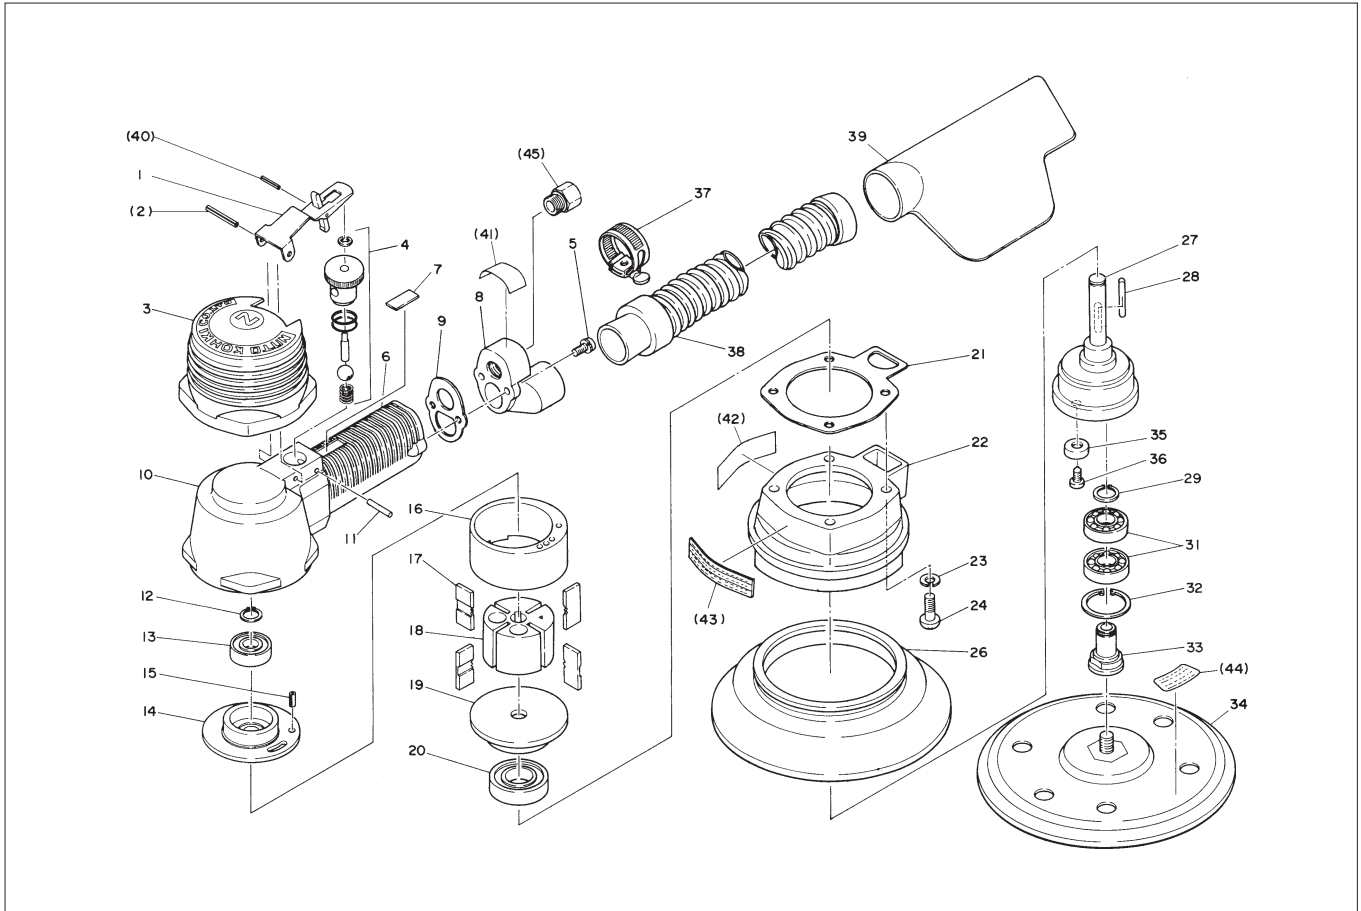

ORBITAL SANDER OSV-60A ASSEMBLY AND PARTS LIST

The Part Numbers with () are included in the Ass'y parts written above them.

No.	Part No.	Part Name	Q'ty	Price
1	TB02151	Throttle Lever Ass'y	1 set	
2	(TP01802)	Spring Pin 3 X 28	1	
40	(TP05498)	Spring Pin 2 X 16	1	
3	TP14808	Housing Cover	1	
4	TA99063	Valve Ass'y	1 set	
5	LP30942	Screw 4 X 14	2	
6	TP14810	Grip Tube	1	
7	TQ02790	Lever Wear Plate	1	
8	TB02276	Rear Cap Ass'y	1 set	
41	(TQ02207)	Label CE-Mark	1	
9	TP14804	Gasket A	1	
10	TP14809	Housing	1	
11	TP20537	Spring Pin 3 X 21.8	1	
12	TP04595	Retaining Ring C-10	1	
13	TP01913	Ball Bearing 6000 Z	1	
14	TP14817	End Plate A	1	
15	TP08932	Spring Pin 4 X 8	1	
16	TP14820	Cylinder	1	
17	TA9A288	Blades (4 pcs/set)	1 set	
18	TP05980	Rotor	1	
19	TP14818	End Plate B	1	
20	TQ01504	Ball Bearing 6003LLB	1	
21	TP14811	Gasket B	1	
22	TB02218	Base Cover Ass'y	1 set	
42	(TQ02915)	Warning Label - OSV-60A	1	

No.	Part No.	Part Name	Q'ty	Price
43	(TQ02923)	Plate Model Number OSV-60A	1	
23	TP00513	Spring Washer M5	4	
24	LP30138	+ Screw 5 X 14	4	
26	TP14875	Cover 6"	1	
27	TP14869	Counter Shaft	1	
28	TP14822	Sunk Key 2.5 X 3.8 X 20	1	
29	TP03546	Retaining Ring C-12	1	
31	TP05650	Ball Bearing 6001DUCM	2	
32	TP01036	Retaining Ring C-28	1	
33	TP05984	Spindle	1	
34	TB03898	Pad 6" B-H Ass'y	1 set	
44	(TP16713)	Caution Label	1	
35	TP14876	Weight	1	
36	TP05986	- Screw 5 X 8	1	
37	TP05662	Hose Band	1	
38	TA99239	Hose Ass'y	1	
39	TP14836	Dust Collection Bag	1	
45	TQ00857	Bushing M16 X PT1/4	1	

ACCESSORIES

	TB03890	Pad 5" V-H Ass'y - Velcro	1	
	U40022	Pad 5" w/holes - PSA	1	
	U40021	Pad 5" w/o holes - PSA	1	
	TP14868	5" Cover	1	