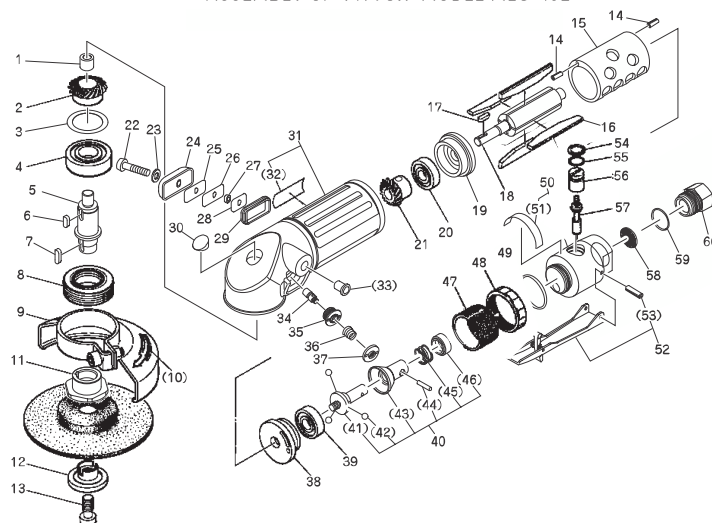

The part numbers with () are included in the As \bar{s} y parts written above them.

No.	PartsNo.	Description	Qty
1	TQ00893	Needle Bearing BK0810	1
2	TQ12725	Gear	1
3	TQ12887	Plate 13.1x30x1.2	1
4	TP01609	Ball Bearing 6202ZZ	1
5	TQ13048	Spindle	1
6	TP00502	Parallel key Both Ends Round 4x4x9.5	1
7	TP09933	Parallel key Both Ends Round 4x4x12	1
8	TB08883	Bearing Set Screw As \bar{s} y	1set
9	TB08918	Wheel Guard As \bar{s} y	1set
10	(TQ02357)	Label Warning for Wheel Guard	1
11	TQ13049	Lock Plate	1
12	TQ00775	Disk Lock	1
13	TP09932	Wheel Lock Bolt	1
14	TP04061	Spring Pin 3x6	2
15	TQ13033	Cylinder	1
16	TB08707	Blade As \bar{s} y(4pcs.)	1set
17	TP10130	Parallel key Both Ends Round 3x3x10	1
18	TQ13032	Rotor	1
19	TQ13030	EndPlate B	1
20	TP10133	Ball Bearing 609ZZ	1
21	TQ12726	Pinion	1
22	TQ12739	Raised Countersunk Head Screw 4x12	1
23	TQ12647	Toothed Washer CW-4	1
24	TQ12729	Exhaust Cover	1
25	TQ13038	Filter Support 40	1
26	TQ13039	Exhaust Filter 40	1
27	TQ13036	Spacer 4.3x8x2.8	1
28	TQ13037	Exhaust Plate	1
29	TQ12730	Packing Cover	1
30	TQ12724	Plug 40	1
31	TB08702	Housing SUB As \bar{s} y	1set
32	(TQ12774)	Label Warning CE Marking	1

No.	PartsNo.	Description	Qty
33	(TQ13074)	Plug 7.2	1
34	TQ12542	Lock Pin	1
35	TQ12537	Pin Guide	1
36	TQ12544	Conical Spring 0.6x7.2x8.8x8	1
37	TQ12543	Lock Button	1
38	TQ13029	EndPlate A	1
39	TQ12782	Ball Bearing 699ZZ	1
40	TB08676	Governor As \bar{s} y	1set
41	(TQ12813)	Base	1
42	(CP03282)	Ball 7/32	3
43	(TQ12067)	Sleeve	1
44	(TQ12090)	Needle Roller 2.5x13.8	1
45	(TQ13035)	Spring 1.4x15.5x16.3	1
46	(TQ12068)	Stopper	1
47	TQ12777	Adapter	1
48	TQ12778	Lock Ring	1
49	TQ12780	O-ring JASO-1033	1
50	TB08704	Valve Body As \bar{s} y	1set
51	(TQ12776)	Label Model	1
52	TB08669	Lever As \bar{s} y	1set
53	(TP13893)	Spring Pin 3x22AW	1
54	TP03473	Internal Retaining Ring C-14	1
55	TP11992	O-ring KS-9	1
56	TP04394	Adjust Valve	1
57	TB05591	Throttle Valve As \bar{s} y	1set
58	TP01658	Filter	1
59	CP25821	O-ring JASO-1020	1
60	TQ12671	Bushing M23xRc3/8	1