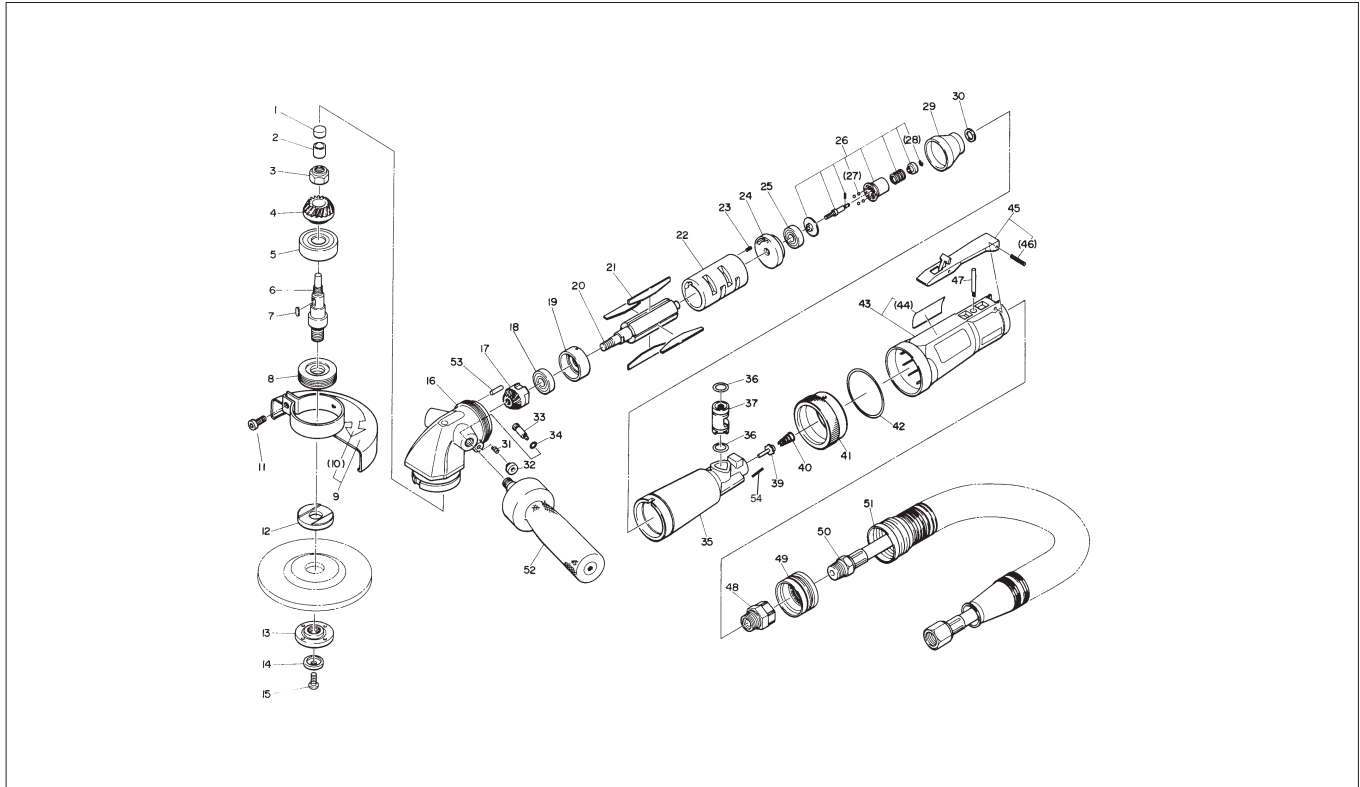

MYTON MAG-50 ASSEMBLY AND PARTS LIST

The part numbers with () are included in the Ass'y parts written above them.

No.	Part No.	Part Name	Q'ty	Price
1	TQ04100	Bearing Cover	1	
2	TQ04099	Needle Bearing HK0810	1	
3	TQ04107	Hex. Nut M10 U Nut	1	
4	TQ04415	Gear 1.25 X 29	1	
5	TP04201	Ball Bearing 6302ZZ	1	
6	TQ04105	Spindle	1	
7	TQ04106	Parallel Key 4 X 4 X 8	1	
8	TB03202	Bearing Set Screw Ass'y	1 set	
9	TB03206	Wheel Guard Ass'y	1 set	
10	(TQ04121)	Warning Label for Wheel Guard	1	
11	(TQ10953)	Hex. Socket Screw 6 X 18	1	
12	TQ04123	Driving Flange	1	
13	TQ04124	Outer Flange	1	
14	TQ04139	Washer 6.3 X 21 X 4.5	1	
15	TP14688	Hex. Socket Head Screw 6 X 15	1	
16	TQ06043	Gear Head	1	
17	TQ04414	Pinion 1.25 X 19	1	
18	TP00498	Ball Bearing 6001ZZ	1	
19	TQ04091	End Plate B	1	
20	TQ04087	Rotor	1	
21	TB03297	Blades (4 pcs/set)	1 set	
22	TQ04088	Cylinder	1	
23	TP04061	Spring Pin 3 X 6	1	
24	TQ04090	End Plate A	1	
25	TP00468	Ball Bearing 608Z	1	
26	TB03198	Governor Ass'y	1 set	
27	(CP01181)	Ball 5/32	4	
28	(TP14930)	Retaining Ring E ETW-2.3	1	
29	TQ04097	Governor Cover	1	
30	TQ04110	Washer 9 X 14 X 2.2	1	

No.	Part No.	Part Name	Q'ty	Price
31	TQ04103	Spring 0.6 X 8.3 X 13.75	1	
32	TQ04104	Lock Button	1	
33	TQ04101	Spindle Lock	1	
34	TQ04102	O-Ring SS-060	1	
35	TQ04109	Housing	1	
36	TP11998	O-Ring P-12	2	
37	TQ04111	Adjust Valve	1	
39	TB03205	Throttle Valve Ass'y	1 set	
40	CP00876	Valve Spring	1	
41	TQ04112	Lock Ring	1	
42	TP06625	O-Ring G-45	1	
43	TB03204	Grip Tube Ass'y	1 set	
44	(TQ04114)	Warning Label	1	
45	TB01388	Lever Ass'y	1 set	
46	(TP00460)	Spring Pin 3 X 22	1	
47	TQ04115	Throttle Pin	1	
48	TQ04119	Bushing M16 X RC3/8	1	
49	TQ04130	Exhaust Hose Mount	1	
51	TQ04129	Exhaust Hose	1	
53	TP12618	Parallel Pin 3 X 11.8	1	
54	TP01920	Spring Pin	1	