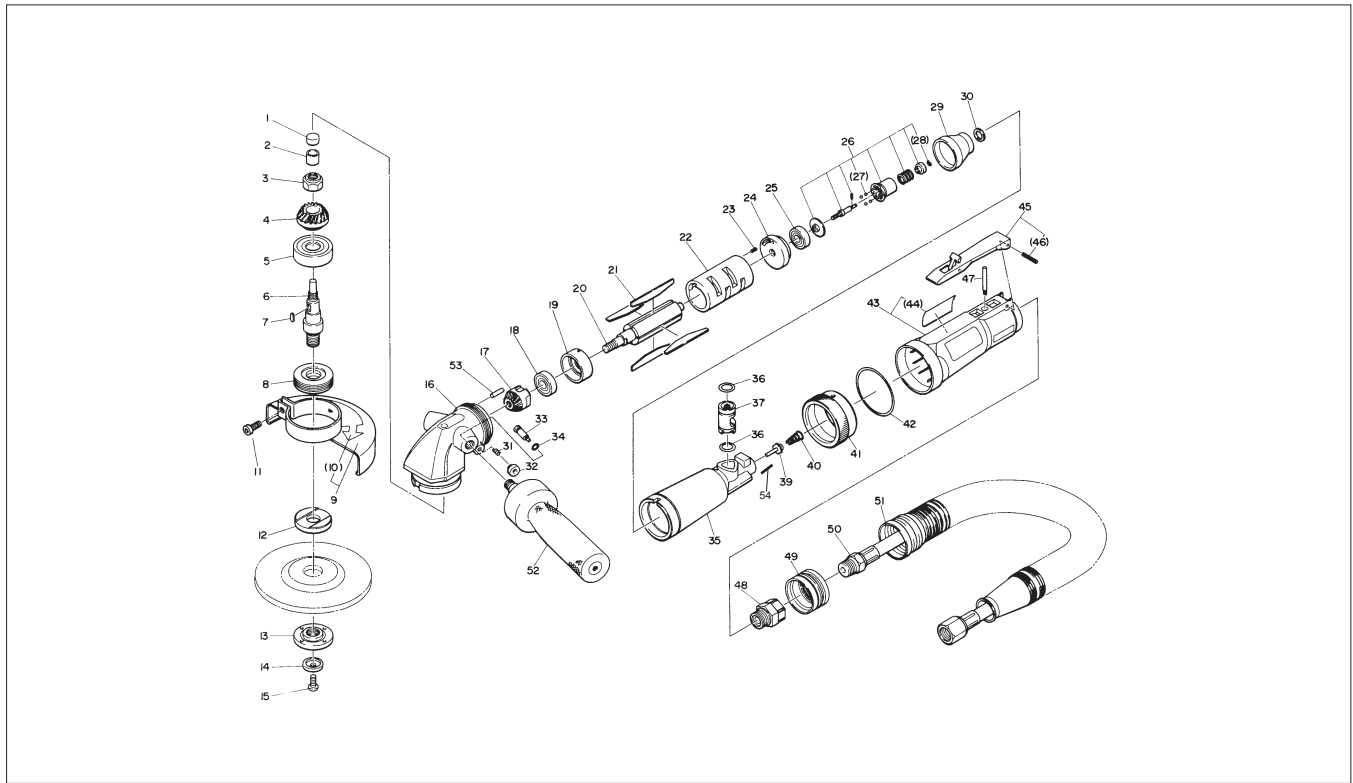

MYTON MAG-45 ASSEMBLY AND PARTS LIST

The part numbers with () are included in the Ass'y parts written above them.

No.	Part No.	Part Name	Q'ty	Price
1	TQ04100	Bearing Cover	1	
2	TQ04099	Needle Bearing HK0810	1	
3	TQ04107	Hex. Nut M10 U Nut	1	
4	TQ04415	Gear 1.25 X 29	1	
5	TP04201	Ball Bearing 6302ZZ	1	
6	TQ04540	Spindle 5/8-11	1	
7	TQ04106	Parallel Key 4 X 4 X 8	1	
8	TB03202	Bearing Set Screw Ass'y	1 set	
9	TB03460	Wheel Guard Ass'y	1 set	
10	(TQ04544)	Warning Label for Wheel Guard	1	
11	(TP10953)	Hex. Socket Screw 6 X 18	1	
12	TQ04545	Driving Flange 22 X 5/8	1	
13	TQ04546	Outer Flange 22 X 5/8-11	1	
14	TQ04604	Washer 6.3 X 21 X 4.5	1	
15	TP16096	Hex. Screw 6 X 15	1	
16	TQ06043	Gear Head	1	
17	TQ04414	Pinion 1.25 X 19	1	
18	TP00498	Ball Bearing 6001ZZ	1	
19	TQ04091	End Plate B	1	
20	TQ04087	Rotor	1	
21	TB03297	Blade Ass'y (4 pcs/set)	1 set	
22	TQ04088	Cylinder	1	
23	TP04061	Spring Pin 3 X 6	1	
24	TQ04090	End Plate A	1	
25	TP00468	Ball Bearing 608Z	1	
26	TB03198	Governor Ass'y	1 set	
27	(CP01181)	Ball 5/32	4	
28	(TP14930)	Retaining Ring E ETW-2.3	1	
29	TQ04097	Governor Cover	1	
30	TQ04110	Washer 9 X 14 X 2.2	1	

No.	Part No.	Part Name	Q'ty	Price
31	TQ04103	Spring 0.6 X 8.3 X 13.75	1	
32	TQ04104	Lock Button	1	
33	TQ04101	Spindle Lock	1	
34	TQ04102	O-Ring SS-060	1	
35	TQ04109	Housing	1	
36	TP11998	O-Ring P-12	2	
37	TQ04111	Adjust Valve	1	
39	TB03205	Throttle Valve Ass'y	1 set	
40	CP00876	Valve Spring	1	
41	TQ04112	Lock Ring	1	
42	TP06625	O-Ring G-45	1	
43	TB03204	Grip Tube Ass'y	1 set	
44	(TQ04542)	Warning Label	1	
45	TB01388	Lever Ass'y	1 set	
46	(TP00460)	Spring Pin 3 X 22	1	
47	TQ04115	Throttle Pin	1	
48	TQ04119	Bushing M16 X RC3/8	1	
49	TQ04130	Exhaust Hose Mount	1	
51	TQ04129	Exhaust Hose	1	
53	TP12618	Parallel Pin 3 X 11.8	1	
54	TP01920	Spring Pin	1	