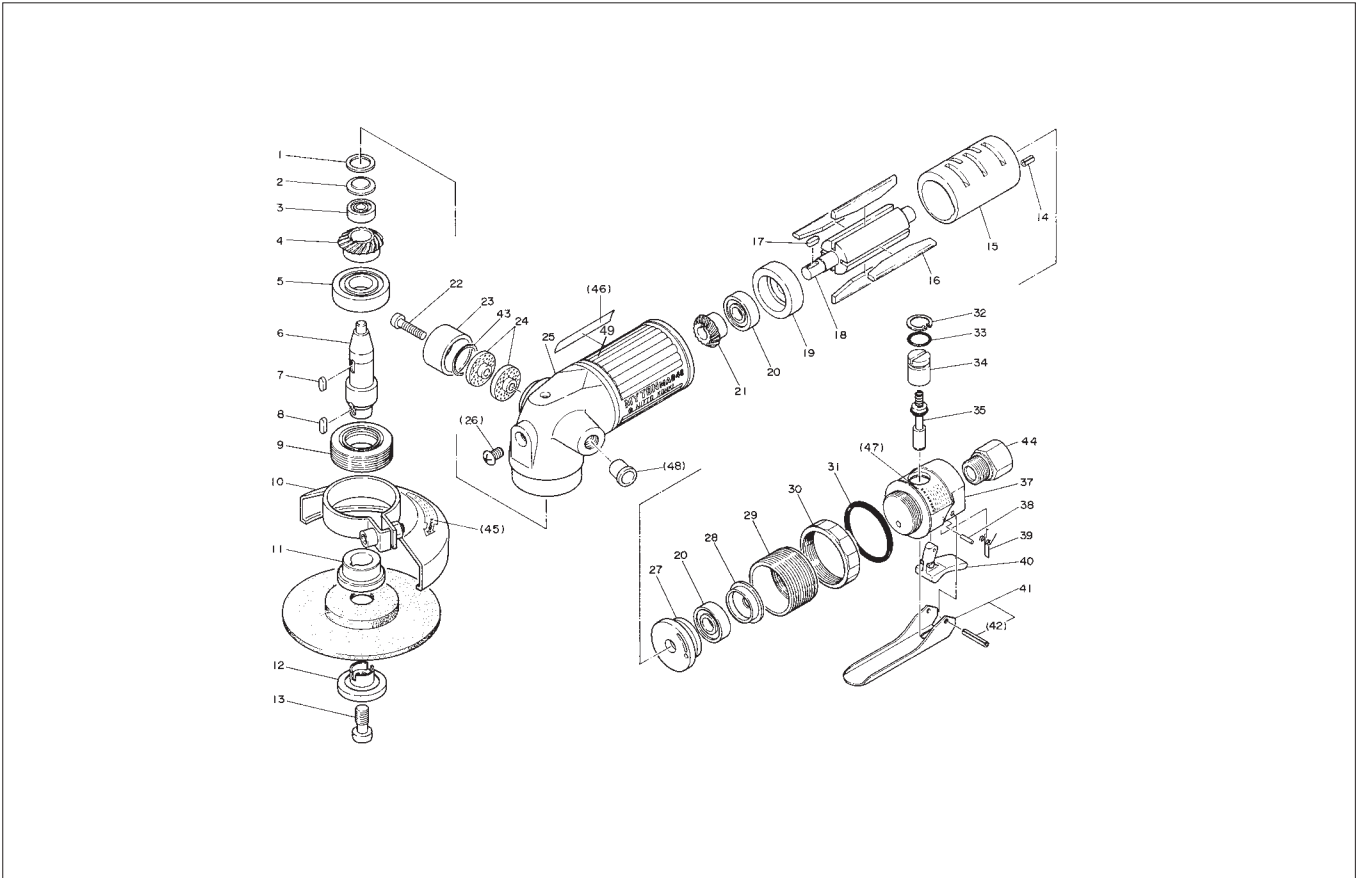

MYTON MAG-40 ASSEMBLY AND PARTS LIST

The part numbers with () are included in the Ass'y parts written above them.

No.	Part No.	Part Name	Q'ty	Price
1	TP10826	Packing	1	
2	TP10100	Bearing Cover	1	
3	TP03933	Ball Bearing R-1760 ZZ	1	
4	TP14036	Gear	1	
5	TP01609	Ball Bearing 6202Z	1	
6	TP14035	Spindle	1	
7	TP00502	Sunk Key 4 X 4 X 9.5	1	
8	TP09933	Sunk Key 4 X 4 X 12	1	
9	TA98634	Bearing Set Screw Ass'y	1 set	
10	TA9A874	Wheel Guard Ass'y	1 set	
45	(TQ02357)	Warning Label for Wheel Guard	1	
11	TQ00774	Lock Plate	1	
12	TQ00775	Disk Lock 16	1	
13	TP09932	Hex. Bolt 8 X 20	1	
14	TP04061	Spring Pin 3 X 6	1	
15	TP14031	Cylinder	1	
16	TA9A294	Blades (4 pcs/set)	1 set	
17	TP10130	Sunk Key 3 X 3 X 10	1	
18	TP14033	Rotor	1	
19	TP14034	End Plate B	1	
20	TP10133	Ball Bearing 609 ZZ	2	
21	TP14030	Pinion	1	
22	LP08450	+ Screw 5 X 25	1	
23	TP14041	Exhaust Cover	1	
24	TP14040	Silencer Plate	2	
25	TA98694	Housing Sub Ass'y	1 set	
46	(TQ02207)	Label CE-Mark	1	

No.	Part No.	Part Name	Q'ty	Price
26	(TP06715)	+ Screw 5 x 8	1	
27	TP10137	End Plate A	1	
28	TP10203	Cap	1	
29	TP17446	Adapter	1	
30	TP17452	Lock Ring	1	
31	TP17445	O-Ring S-35.5	1	
32	TP03473	Retaining Ring C-14	1	
33	TP11992	O-Ring KS-9	1	
34	TP04394	Adjust Valve	1	
35	TA96334	Throttle Valve Ass'y	1 set	
37	TB01681	Valve Body Ass'y	1 set	
47	(TQ02358)	Warning Label MAG-40	1	
38	TP09434	Spring Pin 2 X 12	1	
39	TP14340	Torsion Coil Spring	1	
40	TP14339	Lock Lever	1	
41	TA96253	Throttle Lever Ass'y	1 set	
42	(TP01921)	Spring Pin 3 X 18	1	
43	CP20180	O-Ring P-18	1	
44	TQ02349	Reducer M16 X PT3/8	1	

ACCESSORIES

	TP00170	Hex. Wrench Key 6	1	
	TP00474	Spanner 17	1	
	TQ02350	Bushing PT3/8 X NPT3/8	1	
	TQ02364	Instruction Manual	1	