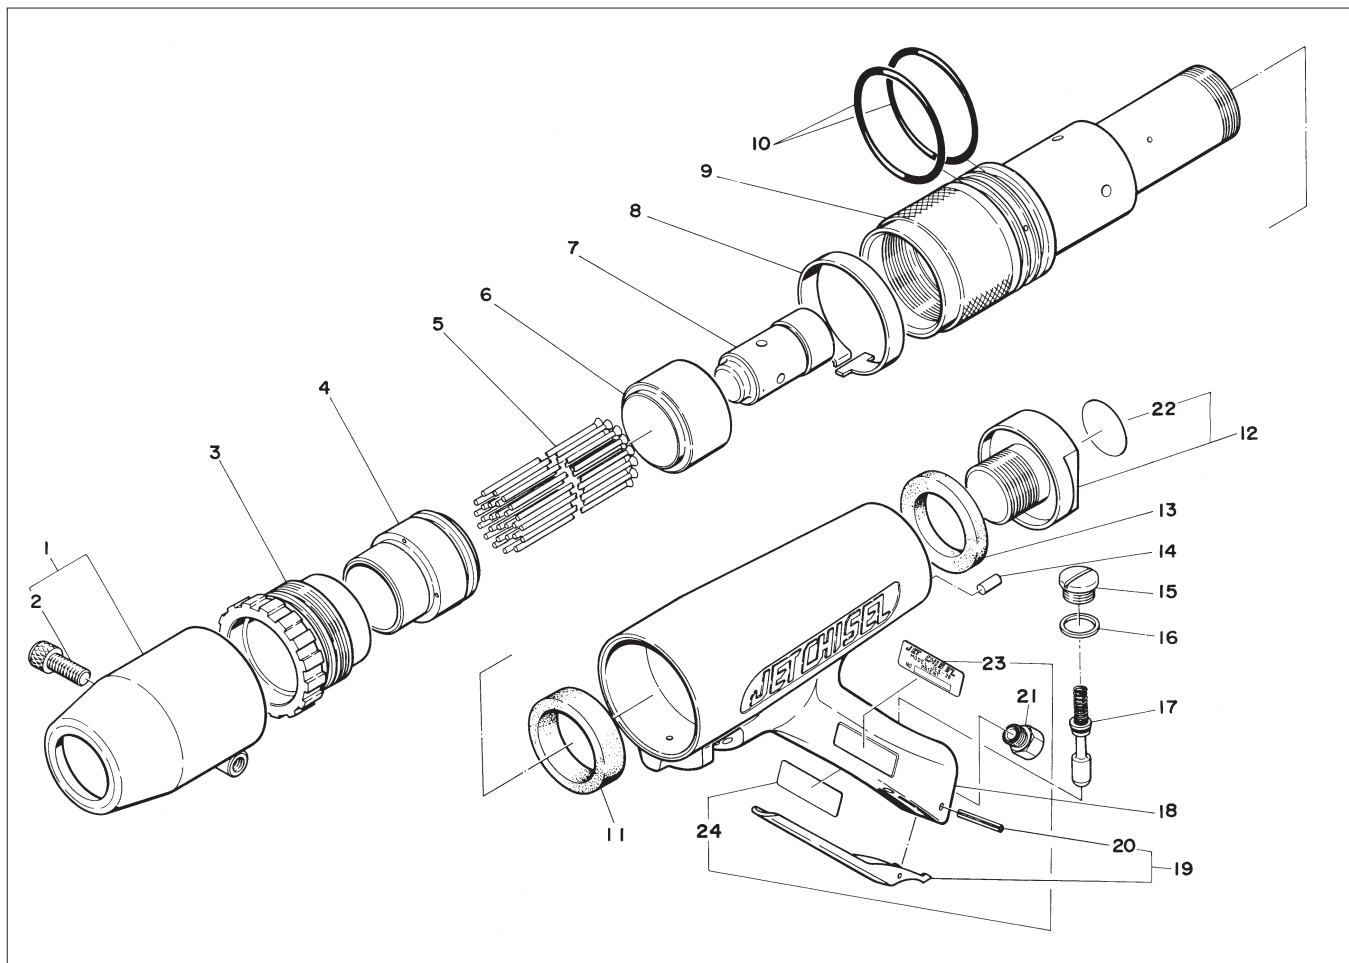

# JET CHISEL JEX-28 ASSEMBLY AND PARTS LIST

The parts numbers with ( ) are included in the Ass'y parts written above them.

No.	Part No.	Part Name	Q'ty	Price
1	TA93365	Round Needle Guide Ass'y	1 set	
2	(TP00045)	Hex. Bolt 8 X 25	1	
3	TP01464	Stop Ring	1	
4	TP01461	Needle Supporter – 3mm	1	
5	TP00341	Needles – 3 X 180mm	28	
6	TP00399	Throttle Anvil	1	
7	TP00395	Piston	1	
8	TP01466	Safety Band	1	
9	TP01463	Cylinder	1	
10	TP11993	O-Ring W-4	2	
11	TP01474	Front Washer	1	
12	TA90452	Rear Bolt Ass'y	1 set	
22	(TP01480)	Name Plate	1	
13	TP01475	Rear Washer	1	
14	TP01478	Cylinder Lock Pin	1	

No.	Part No.	Part Name	Q'ty	Price
15	TP00389	Valve Cap	1	
16	TP00388	Valve Packing	1	
17	TA90037	Throttle Valve Ass'y	1 set	
18	TA90410	Housing Sub Ass'y	1 set	
23	(TP01471)	Name Plate JEX-28	1	
24	(TQ02207)	Label CE-Mark	1	
19	TP01557	Throttle Lever	1	
20	(TQ00563)	Spring Pin 3 X 20	1	
21	TQ02349	Reducer M16 X PT3/8	1	

## ACCESSORIES

	TP00170	Hex. Wrench Key 6	1	
	TP01499	Needle Supporter – 2mm	1	
	TP00342	Needles – 2 X 180mm	66	
	TP01462	Needle Supporter – 4mm	1	
	TP00402	Needles – 4 X 180mm	14	
	TP16451	Instruction Manual	1	
	TQ02350	Bushing PT3/8 X NPT3/8	1	
	TQ03262	Hose Nipple PT3/8 X 3/8	1	