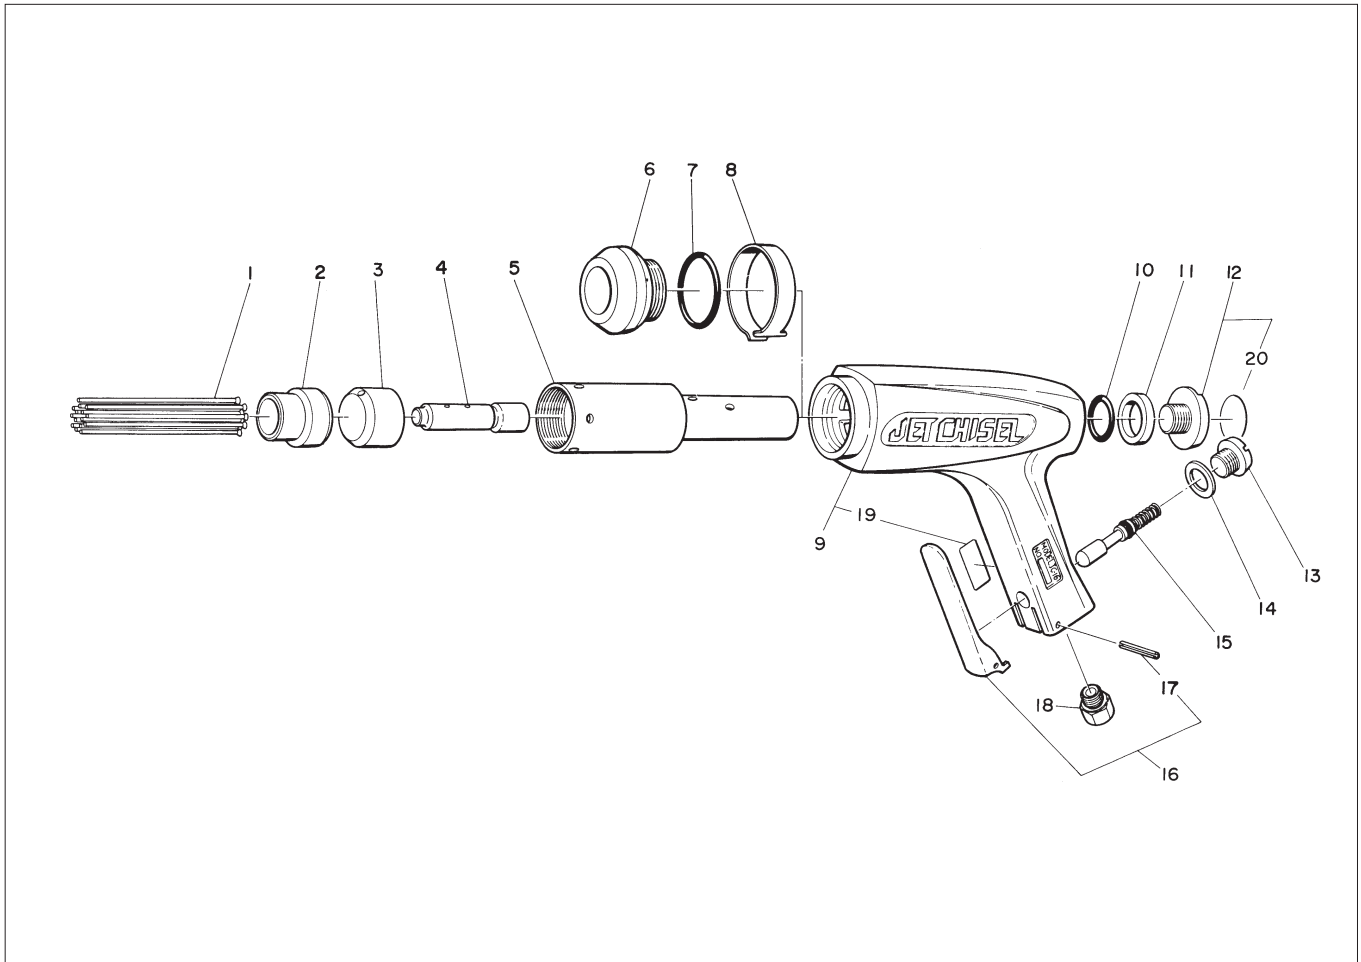

JET CHISEL JC-16 ASSEMBLY AND PARTS LIST

The parts numbers with () are included in the Ass'y parts written above them.

No.	Part No.	Part Name	Q'ty	Price
1	TP00291	Needles – 2 X 150mm	29	
2	TP00290	Needle Supporter – 2mm	1	
3	TP00289	Throttle Anvil	1	
4	TP00288	Piston	1	
5	TP00287	Cylinder	1	
6	TP00292	Lock Ring	1	
7	TP11987	O-Ring KS-24	1	
8	TP00295	Safety Band	1	
9	TP03329	Housing Sub Ass'y	1 set	
19	(TQ02207)	Label CE-Mark	1	
10	TP11986	O-Ring KS-19	1	
11	TP03336	Rear Washer	1	
12	TA93271	Stop Nut Ass'y	1 set	

No.	Part No.	Part Name	Q'ty	Price
20	(TP01480)	Name Plate	1	
13	TP00389	Valve Cap	1	
14	TP00388	Valve Packing	1	
15	TA90037	Throttle Valve Ass'y	1 set	
16	TP00327	Spring Pin 3 X 25	1	
16	TP00328	Throttle Lever	1	
17	(TQ00563)	Spring Pin 3 X 20	1	
18	TQ02349	Bushing M16 X PT3/8	1	

ACCESSORIES

No.	Part No.	Part Name	Q'ty	Price
	TP00291	Needles – 2 X 150mm	29	
	TP16451	Instruction Manual	1	
	TQ02350	Bushing PT3/8 X NPT3/8	1	
	TQ03262	Hose Nipple PT3/8 X 3/8	1	