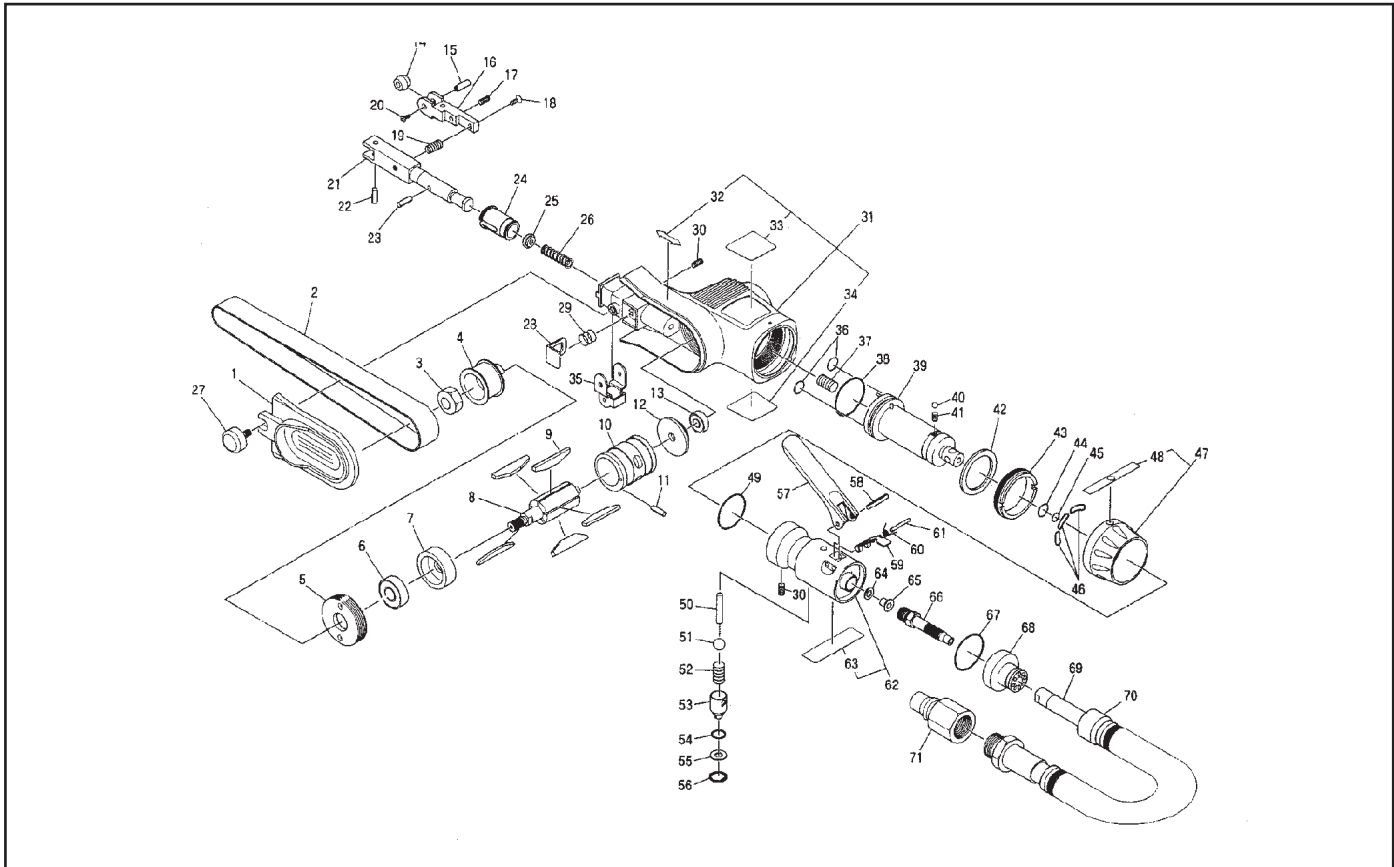

BELTON BB-10 ASSEMBLY AND PARTS LIST

The part numbers with () are included in the Ass'y parts written above them.

No.	Part No.	Part Name	Q'ty	Price
1	TQ07219	Cover	1	
2		Abrasive Belt Z76 #100 X 10	1	
3	TP01924	Hex Nut M6	1	
4	TQ07215	Drive Pulley	1	
5	TQ07216	Lock Screw	1	
6	TQ07226	Ball Bearing 698ZZ	1	
7	TQ07199	End Plate B	1	
8	TQ07196	Rotor	1	
9	TB05219	Blade Ass'y (5 pc/set)	1 set	
10	TQ07197	Cylinder	1	
11	TP04225	Spring Pin 2 X 4	1	
12	TQ07198	End Plate A	1	
13	TQ07225	Ball Bearing 695ZZ	1	
14	TA99155	Idle Pulley 10 Sub Ass'y	1 set	
15	TP12431	Idle Pulley Shaft B	1	
16	TP14761	Bracket 10	1	
17	TP02154	Hex Socket Set Screw 3 X 6	1	
18	TP05121	Countersink Head Screw 3 X 10	1	
19	TP14763	Spring 0.9 X 7.5 X 6.5	1	
20	TP14455	+ Head Screw 2 X 5	1	
21	TQ07203	Tension Bar	1	
22	TP14798	Spring Pin 3 X 10	1	
23	TQ07228	Spring Pin 3 X 12	1	
24	TQ07201	Guard Insert	1	
25	TQ07248	Stopper	1	
26	TQ07204	Spring 1 X 8.2 X 27.5	1	
27	TQ07220	Cover Screw	1	
28	TQ07217	Push Button	1	
29	TQ07218	Spring 0.35 X 7.5 X 7	1	
30	TQ07618	Hex. Screw 3 X 3	1 set	
31	TB05984	Housing Ass'y	1 set	
32	(TQ07221)	Rotating Direction Label	2	
33	(TQ07222)	Model Number Label	1	
34	(TQ07767)	Warning Label	1	
35	TB05539	Offset Bracket Ass'y	1 set	
36	TQ10274	O Ring SS-050	2	
37	TP06141	Hex Socket Set Screw 6 X 6	1	
38	CP27013	O Ring JASO-1025	1	
39	TB05962	Front Valve Sub Ass'y	1 set	
40	TP15767	Ball 3	1	