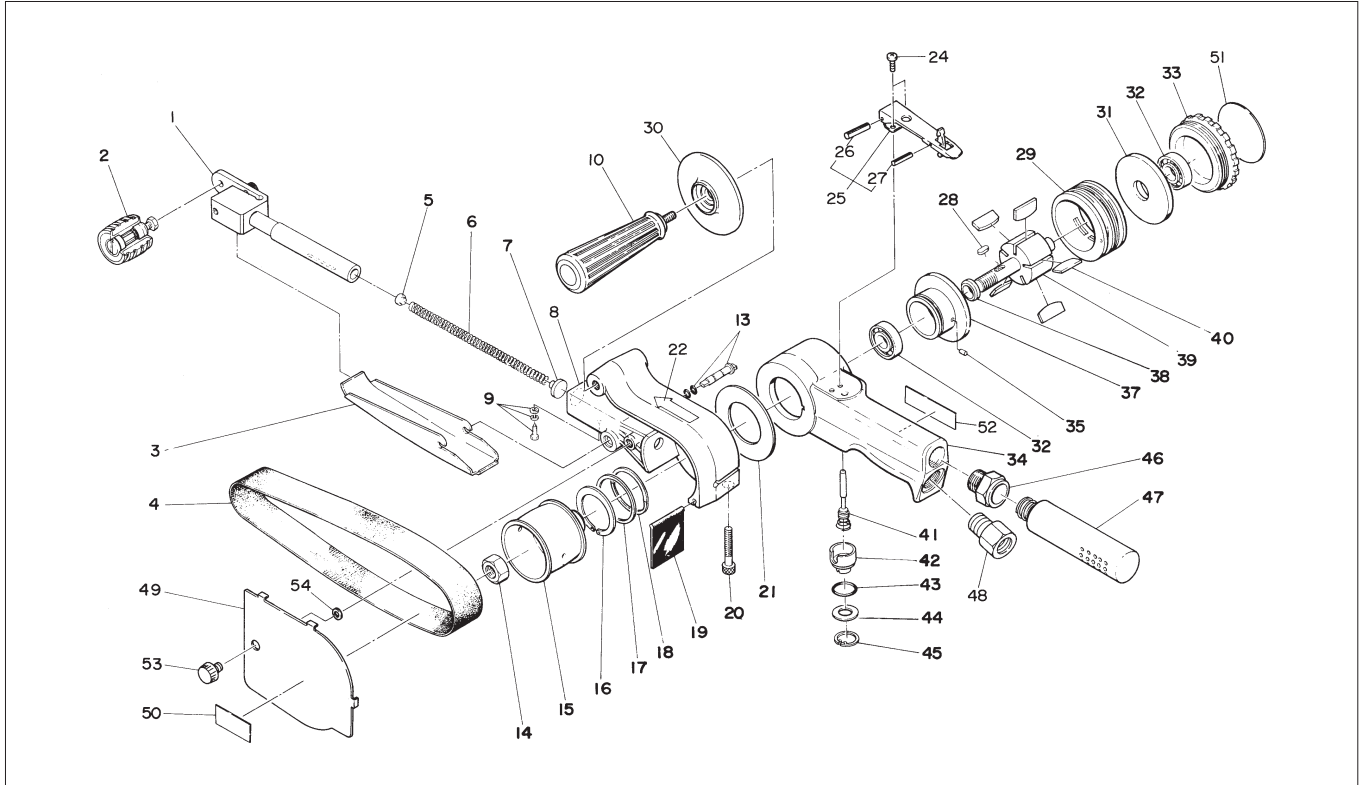

# BELTON B-30B ASSEMBLY AND PARTS LIST

The Part Numbers with ( ) are included in the Ass'y parts written above them.

No.	Part No.	Part Name	Q'ty	Price
1	TA91524	Tension Bar Ass'y	1 set	
2	TA91522	Idle Pulley Ass'y	1 set	
3	TP04052	Flat Shoe	1	
4	TP04084	Belts #60 X 30 (20 pcs/set)	1 set	
5	TP04048	Spring Retainer A	1	
6	TP04047	Tension Spring	1	
7	TP04062	Spring Retainer B	1	
8	TB03184	Guard Body Sub Ass'y	1 set	
22	(TP16360)	Label -Rotating Direction	1	
	(TP04073)	Hex. Bolt 6 X 35	1	
19	(TP04060)	Dust Cover	1	
9	TA92254	Key Bolt Ass'y	1 set	
10	TA91354	Sub Handle Ass'y	1 set	
13	TA92398	Shoe Holder Ass'y	1	
14	TP04077	U Nut M12 P1.5	1	
15	TP04045	Drive Pulley	1	
16	TP04069	Retaining Ring ISTW-35	1	
17	TP04044	Thrust Washer A 36.2 X 43 X 11	1	
18	TP04072	Waved Washer W-35	1	
21	TP04058	Thrust Washer B 36.2 X 62 X 11	1	
24	TP06290	+ Screw 4 X 8	1	
25	TB01793	Throttle Lever Ass'y	1 set	
26	(TP00460)	Spring Pin 3 X 22	1	
27	(TP05498)	Spring Pin 2 X 16	1	
28	TP00502	Sunk Key 4 X 4 X 9.5	1	
29	TP04031	Cylinder	1	
30	TP16126	Grip Guard	1	
31	TP04035	Upper Bearing Case	1	
32	TP00498	Ball Bearing 6001ZZ	2	

No.	Part No.	Part Name	Q'ty	Price
33	TB03177	Cap Ass'y	1 set	
51	(TQ04082)	Name Plate	1	
34	TB03186	Housing Sub Ass'y	1 set	
52	(TQ04085)	Warning Label	1	
35	TP04061	Spring Pin 3 X 6	1	
37	TP04034	Lower Bearing Case	1	
38	TP04036	Distance Collar	1	
39	TQ06448	Rotor	1	
40	TA9A215	Blades (5 pcs/set)	1 set	
41	TA93925	Valve Stem Ass'y	1 set	
42	TP12405	Adjust Valve	1	
43	TP12407	O-Ring S-15	1	
44	TP12406	Spacer 10.5 X 17.9 X 1.6	1	
45	CP00987	Retaining Ring C-18	1	
46	TP10005	Nipple PF3/8	1	
47	TA96323	Silencer Sub Ass'y	1 set	
48	TP00857	Reducer M16 X PT1/4	1	
49	TB01967	Belt Cover Ass'y	1 set	
50	(TQ02207)	Label CE-Mark	1	
53	(TQ02418)	Fixing Screw 5 X 10	1	
54	(TQ04426)	Nylon Washer	1	