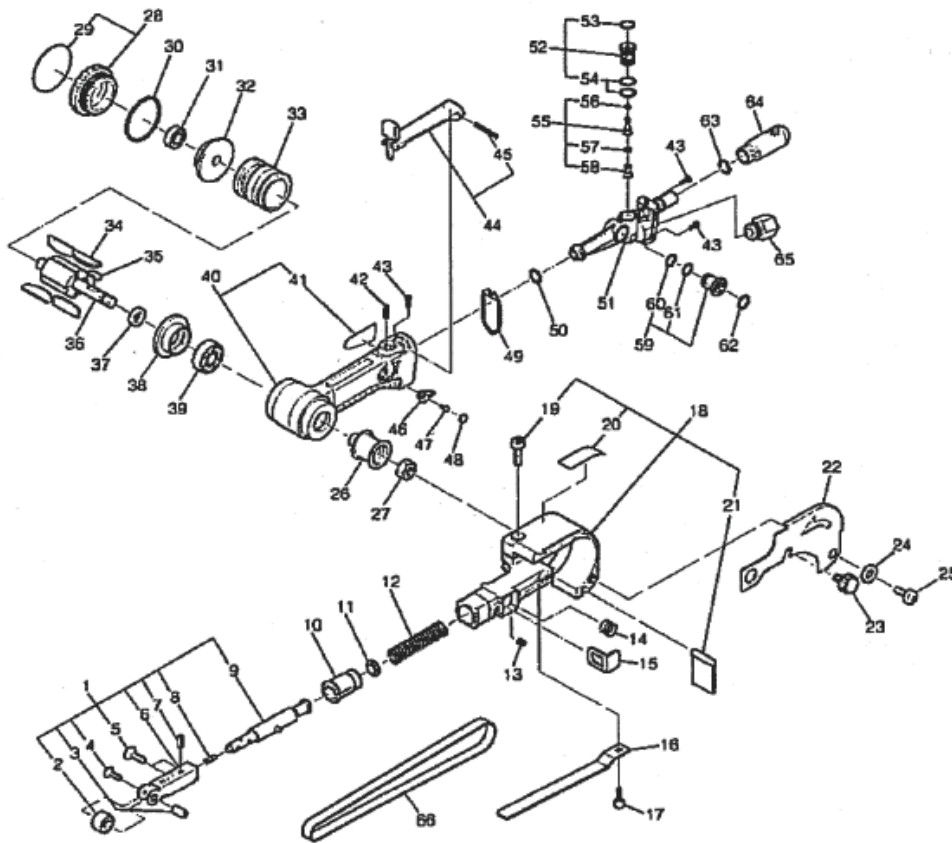

BELTON B-10N ASSEMBLY AND PARTS LIST

The part numbers with () are included in the Ass'y parts written above them.

No.	Part No.	Part Name	Q'ty
1	TB07233	Bracket 10 Ass'y	1set
2	TA99155	Idle Pulley 10 Sub Ass'y	1set
3	TP12431	Idle Pulley Shaft 10	1
4	TP14455	Countersunk Head Screw 2 x 5	1
5	TQ10725	Hex.Socket Countersunk Head Set Screw 3x6	2
6	TB07898	Bracket 10 Sub Ass'y A	1set
7	TP14798	Spring Pin 3x10 AW	1
8	TQ10526	Tension Bar Spring	1
9	TB07236	Tension Bar Shaft Ass'y	1set
10	TQ07201	Guard Insert	1
11	TQ10934	Stopper	1
12	TQ10724	Spring 1.2x8x4.3x34	1
13	TP15643	Hex.Socket Set Screw 4x4 with Flat Point	1
14	TQ07218	Spring 0.35x7.5x7	1
15	TQ10587	Push Button	1
16	TQ10709	Shoe 10	1
17	TP02618	Pan Head Screw 4x8	1
18	TB07294	Guard Sub Ass'y B	1set
19	(TP08646)	Hex.Socket Head Cap Screw 5x14	1
20	(TP16361)	Label Caution	1
21	(TQ10710)	Dust Cover	1
22	TQ10711	Belt Cover	1
23	TQ10712	Decorative Screw	1
24	TP00144	Washer M4	1
25	TP12819	Pan Head Screw 4x6	1
26	TP14916	Drive Pulley	1
27	TP01924	Hex.Nut M6	1
28	TB07951	Cap Ass'y	1set
29	(TQ11823)	Label Model B-10N	1
30	TP05531	O-ring S-36	1
31	TP06386	Ball Bearing 607ZZ	1
32	TP12414	End Plate A	1
33	TP12415	Cylinder	1
34	TA9A364	Blade Ass'y (4pcs/set)	1set
35	TP10130	Parallel Key Both Ends Round 3x3x10	1
36	TP12416	Rotor	1
37	TP06322	Spacer 8x11x3	1