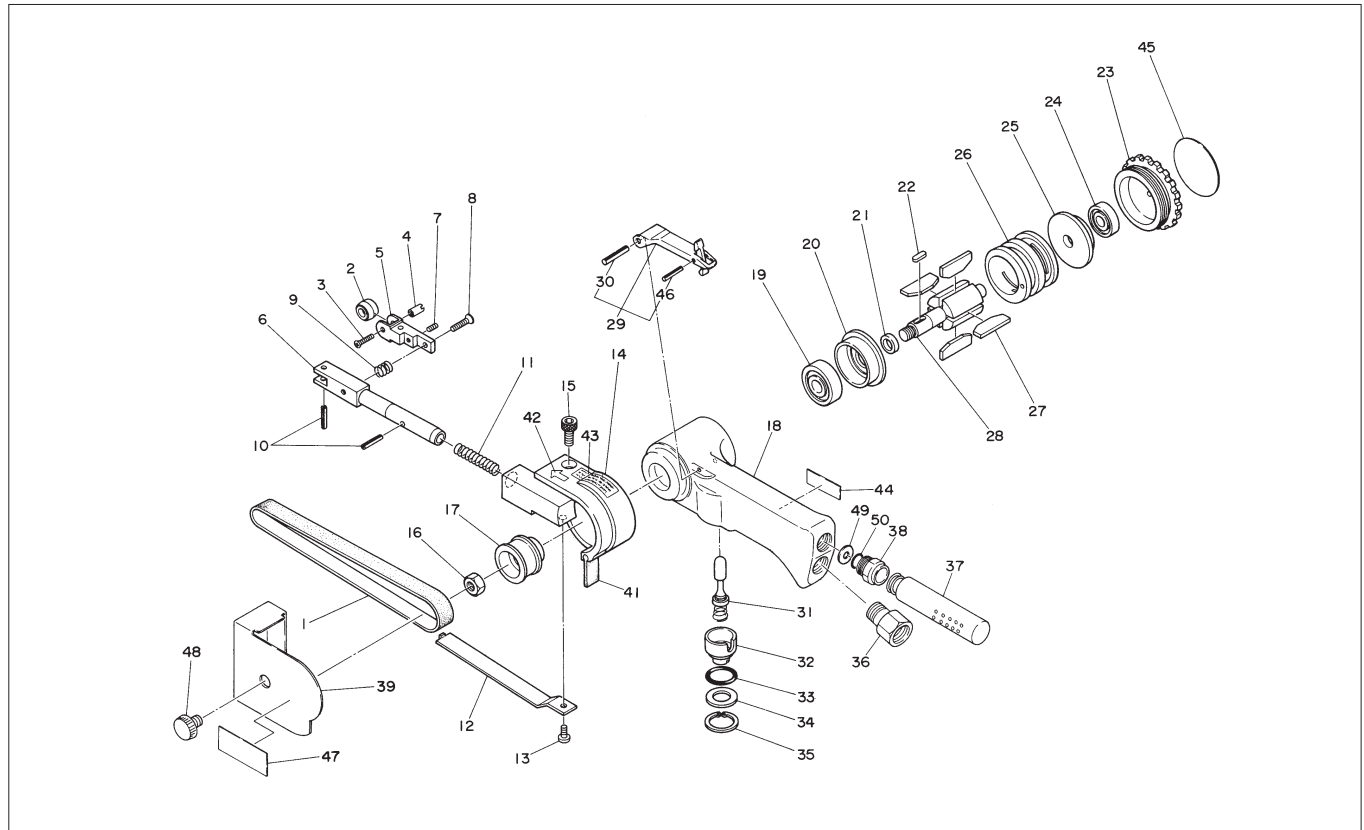

BELTON B-10B ASSEMBLY AND PARTS LIST

The Part Numbers with () are included in the Ass'y parts written above them.

No.	Part No.	Part Name	Q'ty	Price
1	TP12438	Belts #60 X 10 (20 pcs/set)	1 set	
2	TA99155	Idle Pulley 10 Sub Ass'y	1 set	
3	TP14455	+ Screw 2 X 5	1	
4	TP12431	Idle Pulley Shaft B	1	
5	TP14761	Bracket 10	1	
6	TP14762	Tension Bar 10	1	
7	TP02154	Hex. Screw 3 X 6	1	
8	TP00155	+ Screw 3 X 8	1	
9	TP14763	Spring 0.9 X 7.5 X 6.5	1	
10	TP14798	Spring Pin 3 X 10	2	
11	TP14458	Spring 1.07 X 4.0 X 35.5	1	
12	TP14769	Shoe 10	1	
13	TA91575	+ Screw 4 X 8	1	
14	TB01982	Guard Sub Ass'y	1 set	
15	(TP01945)	Hex. Bolt 5 X 12	1	
41	(TP12423)	Dust Cover	1	
42	(TP12437)	Label -Direction	1	
43	(TP16361)	Warning Label	1	
16	TP01924	Hex. Nut M6	1	
17	TP14916	Drive Pulley	1	
18	TB01953	Housing Sub Ass'y	1 set	
44	(TQ02577)	Warning Label B-10B	1	
19	TP12419	Ball Bearing 628ZZ	1	
20	TP12418	End Plate B	1	
21	TP06322	Spacer 8 X 11 X 3	1	
22	TP10130	Sunk Key 3 X 3 X 10	1	
23	TB01921	Cap Ass'y	1 set	
45	(TQ02560)	Name Plate B-10B	1	
24	TP06386	Ball Bearing 607 ZZ	1	
25	TP12414	End Plate A	1 set	

No.	Part No.	Part Name	Q'ty	Price
26	TP12415	Cylinder	1	
27	TA9A364	Blades (4 pcs/set)	1 set	
28	TQ06447	Rotor	1	
29	TB01152	Lever Ass'y	1 set	
30	(TP00460)	Spring Pin 3 X 22	1	
46	(TP05498)	Spring Pin 2 X 16	1	
31	TA97633	Valve Stem Ass'y	1 set	
32	TP12405	Adjust Valve	1	
33	TP12407	O-Ring S-15	1	
34	TP12406	Spacer 10.5 X 17.9 X 1.6	1	
35	CP00987	Retaining Ring C-18	1	
36	TP00857	Reducer M16 X PT1/4	1	
37	TA96323	Silencer Sub Ass'y	1 set	
38	TP10005	Nipple PF3/8	1	
39	TB01930	Belt Cover Ass'y	1 set	
47	(TQ02207)	Label - CE Mark	1	
48	(TQ02418)	Fixating Screw 5 X 10	1	
49	TQ02663	Spacer 4.8 X 14.8 X 2.6	1	
50	CP01498	O-Ring	1	