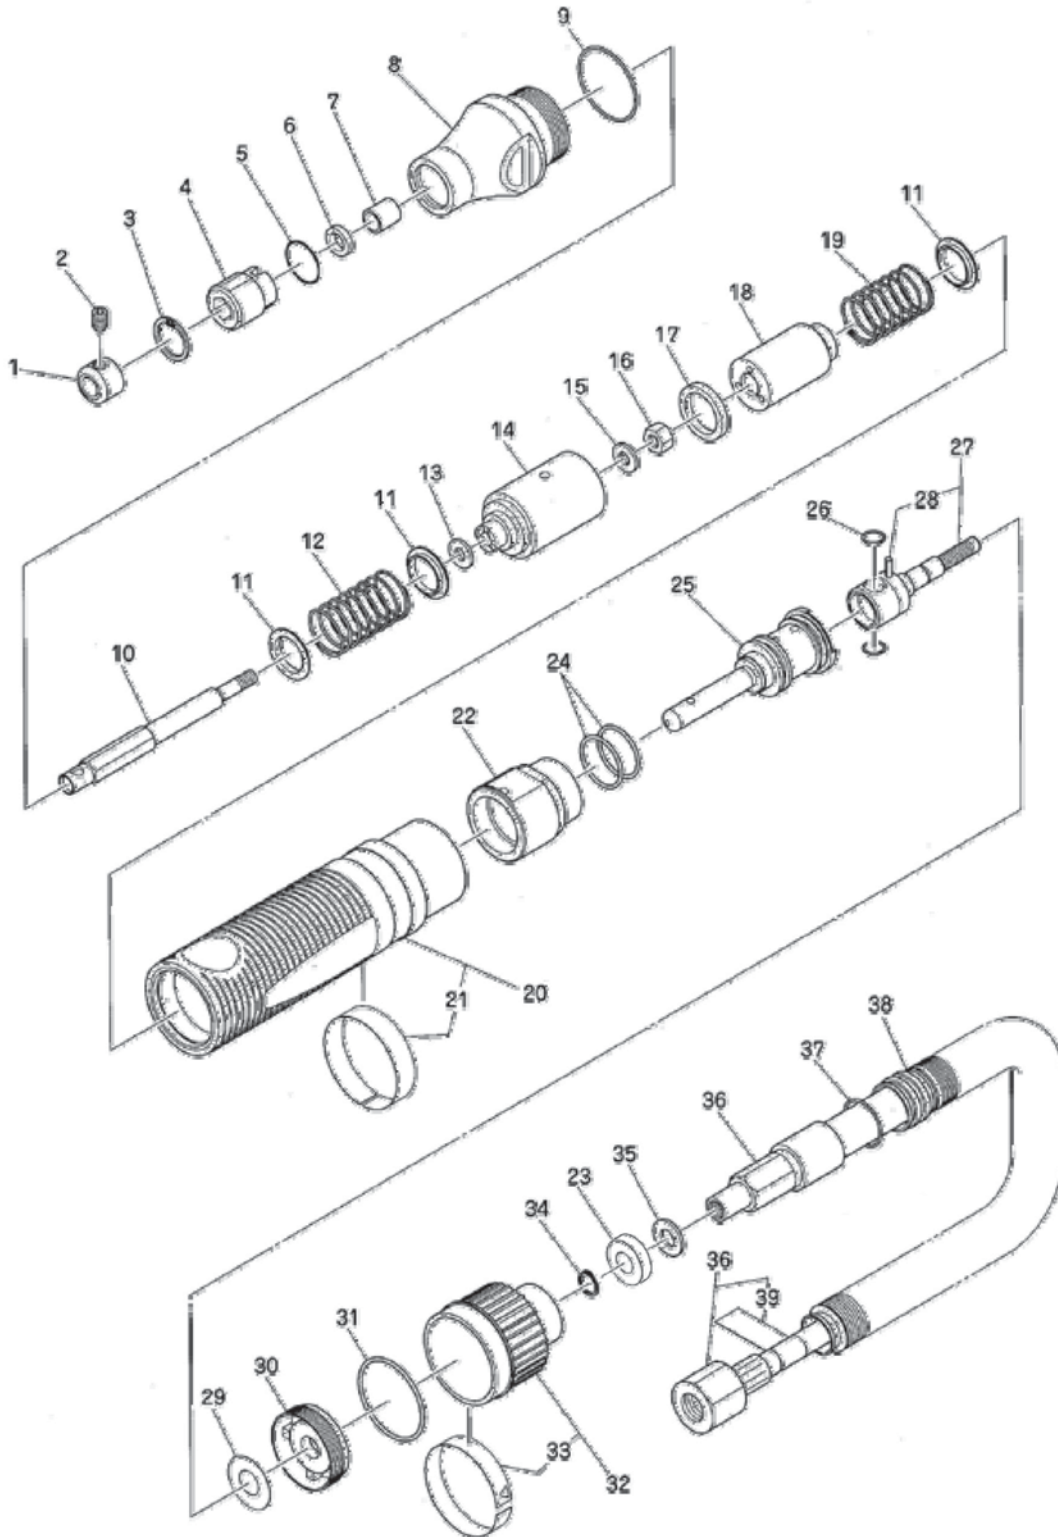

The part numbers with () are included in the Ass'y parts written above them.

No.	Part No.	Description	Qty	Price
1	Q12315	Collar	1	
2	TQ00485	Hex. Socket Set Screw with Flat Point 5x6	1	
3	TQ12316	Internal Retaining Ring IRTW-17	1	
4	TQ12206	Guide Holder	1	
5	LP06802	O-Ring S-16	1	
6	TQ12317	Oil Seal G7x11x2	1	
7	TQ12318	Bushing 70B-0710	1	
8	TQ12305	Front Case	1	
9	TP15440	O-Ring JASO-1026	1	
10	TQ12209	Holder	1	
11	TQ12319	Spring Holder	3	
12	TQ12321	Spring 2x17.4x39	1	
13	TQ12376	Washer WSSB12-5-1	1	
14	TQ12207	Cylinder	1	
15	LP09810	Washer M5	1	
16	TQ03747	Hex. Nut M5	1	
17	TQ12322	Damper	1	
18	TB08333	Piston Ass'y	1 set	
19	TQ12324	Spring 2x17.4x26.8	1	
20	TB08654	Housing Ass'y	1 set	
21	(TQ12682)	Label Warning	1	
22	TQ12325	Rear Cap	1	
23	TQ13319	Silencer	1	
24	CP24319	O-Ring JASO-1018	2	
25	TB08405	Valve Shaft Ass'y	1 set	

No.	Part No.	Description	Qty	Price
26	TP11994	O-Ring P-4	2	
27	TB03878	Hose Nipple Ass'y	1 set	
28	(TP07006)	Spring Pin 2X8	1	
29	TQ05002	Shim	1	
30	TQ13162	Lock Plate	1	
31	CP25822	O-Ring JASO-2028	1	
32	TB08413	Valve Ring Ass'y	1 set	
33	(TQ12327)	Label Arrow	1	
34	TQ05009	External Retaining Ring STW-7	1	
35	TP03822	Washer M6	1	
36	TB08131	Air Hose K Ass'y	1 set	
37	CP25581	O-Ring HASO-1015	1	
38	TQ01125	Exhaust Hose	1	
39	(TQ11519)	Label Lubrication	1	

ACCESSORIES

No.	Part No.	Description	Qty	Price
		Rat Tail File SF-10	1	
		Triangular Taper File SF-11	1	
		Half Round File (Rat Tail / Double Cut) SF-12	1	
		Flat Bastard File SF-13	1	
	TP04305	Hex. Socket Screw Key 2.5	1	
	TP02236	Bushing R 1/4x NPT 1/4	1	
	TQ12691	Instruction Manual	1	
	TQ12715	Declaration of Conformity	1	