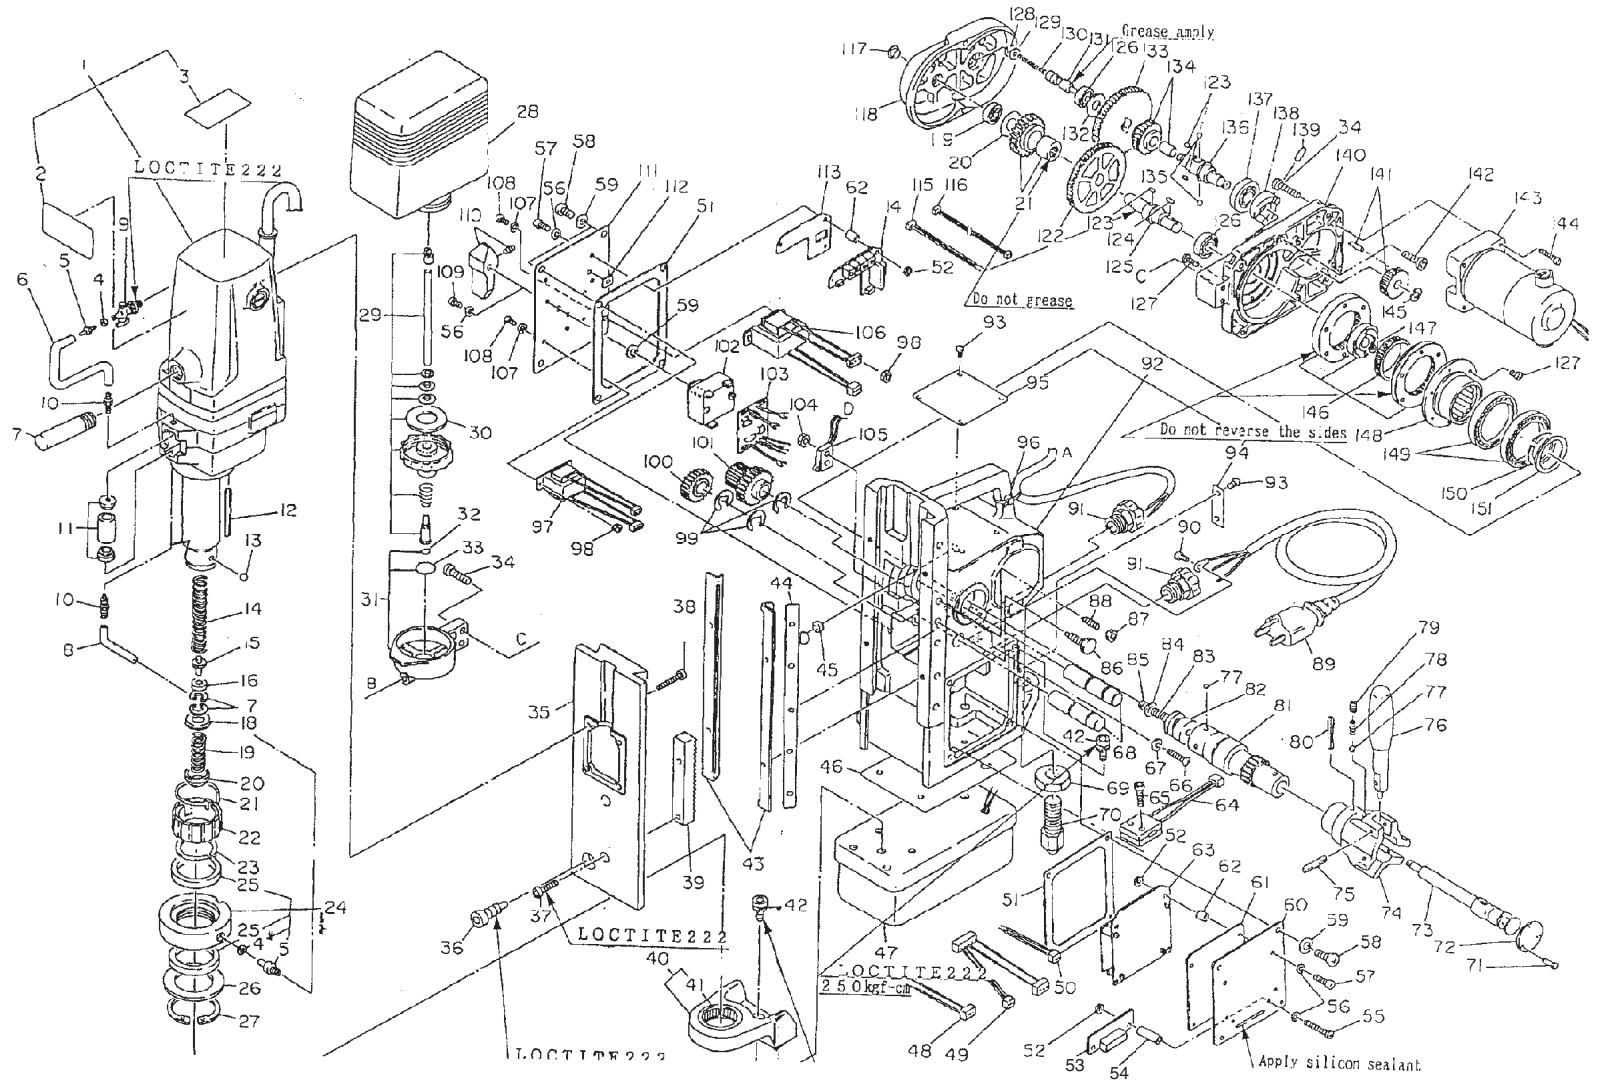

ATRA ACE QA-3500 (110-120V) ASSEMBLY AND PARTS LIST

The parts numbers with () are included in the Ass'y parts written above them.

No.	Part No.	Part Name	Q'ty	Price	No.	Part No.	Part Name	Q'ty	Price	No.	Part No.	Part Name	Q'ty	Price
1	TB04072	Drill Motor Ass'y (115V)	1 set		56	TQ00258	Seal Washer M4	11		112	TQ00740	Packing Changeover Switch	1	
	(TB00598)	Carbon Brush (2 pcs/set)	1 set		57	TP02638	+ Screw 4 X 12	7		113	TQ01935	Insulation Paper Switch Plate	1	
2	(TQ00962)	Caution -Label	1		58	TP02419	+ Screw 6 X 10	8		114	TB01366	Control Board D Ass'y	1 set	
3	(TQ03399)	Caution -Cutter Label	1		59	TQ01331	Seal Washer M6	9		115	TB00573	D Cord Ass'y	1 set	
4	CP21947	Seal Packing	2		60	TQ03059	Circuit Board	1		116	TB00574	B-G Cord Ass'y	1 set	
5	TP14500	Hose Nipple	2		61	TQ01937	Insulation Paper -Circuit Board	1		117	TQ01962	Collar Cap K-100 16CSBL	1	
6	TB01098	Tube 4 X 7 X 3000 Ass'y	1 set		62	TQ00741	Spacer 4EP-4	7		118	TQ01910	Gear Box Cover	1	
7	TB02534	Side Handle Ass'y	1 set		63	TB02757	Control Board AB Ass'y (115V)	1 set		119	TQ01924	Ball Bearing 688ZZ	1	
8	TB01098	Tube 4 X 7 X 3000 Ass'y	1 set		64	TB01363	Slide Detection Device	1 set		120	TQ01926	Washer 10.2 X 20 X 0.6	1	
9	TP14495	Petock Valve 1/8(PT)	1		65	TP14471	Hex Socket Bolt 4 X 20	2		121	TB01360	Spur Gear 30 M1 Ass'y	1 set	
10	TQ00672	Dropper Nipple	2		66	FS00315	+ Pan Head Screw 2 X 20	2		122	TQ02435	Spur Gear 70M1B	1	
11	TB00503	Oil Dropper Ass'y	1 set		67	TQ00729	Spring Washer M2	2		123	TQ01913	Sunk Key 4 X 4 X 7 Round-end	2	
12	TP03261	Spring Pin 4 X 26 AW	1		68	TQ00707	Shaft	2		124	TP10130	Sunk Key 3 X 3 X 10	1	
13	TB01672	Ball 5/16 Ass'y	1 set		69	TP03914	Hex Nut Type3 M16	1		125	TQ01923	Gear Shaft B	1	
14	TP15998	Spring 1.6 X 16.2 X 120	1		70	TQ01954	Stabilizer Shaft	1		126	TQ01916	Ball Bearing 6801ZZ	2	
15	TQ01895	Pilot Spacer	1		71	TP08598	+ Screw 3 X 5	3		127	TP04715	Hex. Bolt 4 X 8	12	
16	TP15848	Spacer 10.5 X 19 X 5	1		72	TQ00844	Name Plate -Auto Feeder	1		128	TQ01920	Retaining Ring RTW-9	1	
17	TP13905	Retaining Ring RTW19	2		73	TQ01903	Inner Shaft	1		129	TQ01912	Spring Stopper	1	
18	TB01348	Washer Ass'y	1 set		74	TQ01901	Handle Boss	1		130	TQ01911	Spring 0.6 X 3 X 35	1	
19	TQ01898	Spring 0.8 X 12 X 31	1		75	TP12821	Spring Pin 5 X 26	3		131	TQ01919	Spool	1	
20	TB01349	Push Ring Ass'y	1 set		76	TQ00680	Rod Handle	3		132	TQ01963	Washer 14.5 X 25 X 0.6	1	
21	TQ01896	Twist Spring	1		77	CP01123	Ball 3/16	7		133	TQ02434	Spur Gear 70M1A	1	
22	TQ01897	Sleeve	1		78	TP06396	Spring	3		134	TB01358	Clutch Gear Sub Ass'y	1 set	
23	TP15239	Retaining Ring C-28	1		79	TP06397	Hex Screw 6 X 8	3		135	TP15428	Ball 5mm Dia.	2	
24	TB00713	Oil Ring Ass'y	1 set		80	TP13891	Spring Pin 5 X 38	1		136	TQ01915	Gear Shaft A	1	
25	(TP14499)	Oil Seal GD38 X 48 X 4	2		81	TQ01902	Clutch Shaft	1		137	TQ01917	Ball Bearing 6803ZZ	1	
26	TP12773	Washer 38.5 X 54 X 1	1		82	TQ01904	Clutch Ring	1		138	TQ01918	Shift Ring	1	
27	TP14969	Retaining Ring ISTW-38	1		83	TQ00682	Spring 1.2 X 8 X 17	1		139	TQ01960	Roll Pin 4 X 22	1	
28	TQ00702	Oil Tank	1		84	TP00092	Washer M6	1		140	TQ01909	Gear Box	1	
29	TB00516	Cap Ass'y	1 set		85	TQ00683	Grip Ring GS-6.0	1		141	TB01356	Spur Gear 41 Ass'y	1 set	
30	(TQ00701)	Packing Cap	1		86	TP02931	Set Screw	1		142	TP04197	Hex. Bolt 6 X 30	2	
31	TB01380	Oil Tank Bracket Sub Ass'y	1 set		87	TP07419	Hex Nut Type 3 M6	5		143	TB02681	Feed Motor Ass'y (115V)	1 set	
32	(TP11994)	O-Ring P-4	1		88	TQ00730	Hex Socket Set Screw 6 X 20	5			(TB00599)	Carbon Brush Ass'y (2 pcs/set)	1 set	
33	(CP20180)	O-Ring P-18	1		89	TA9A757	Cabtyre Cable Ass'y	1 set		144	TP18619	Hex. Socket Head Cap Screw 4 X 30	4	
34	TP03086	Hex Socket Head Cap Screw 6 X 20	6		90	LP08489	+ Screw 4 X 6	1		145	TQ01961	Grip Ring GS-8	1	
35	TQ01899	Slide Board	1		91	TP13889	Connector SC4-3	2		146	TB00510	Harmonic Ass'y	1 set	
36	TP14717	Hex. Bolt 10 X 20	1		92	TB02766	Body Sub Ass'y A	1 set		147	TP12328	Retaining Ring STW-9	1	
37	TP14178	Hex. Bolt 6 X 10	2		93	(TP05136)	Drive Rivet No.2 X 4.8	6		148	TQ01952	Clutch	1	
38	TP08013	Hex. Bolt 5 X 25	4		94	(TP04769)	Plate Serial Number	1		149	TQ00725	Ball Bearing 6809 ZZ	2	
39	TP15111	Rack	1		95	(TQ00845)	Warning Label	1		150	TP17384	Retaining Ring C-32	1	
40	TB02694	Bracket Ass'y	1 set		96	TP06776	Cable Tie T-30R	1		151	TP14412	Retainer Holder	1	
41	(TQ03444)	Needle Bearing B-2410	1		97	TB00633	Transformer Sensor Ass'y (115V)	1 set						
42	TQ03344	Hex Socket Bolt 8 X 20	6		98	TP00067	Hex. Nut M3	3						
43	TP12777	Slide Plate	2		99	TP04126	Retaining Ring E-12	3						
44	TQ01905	Jib	1		100	TQ00708	Spur Gear 24 M1.5	1						
45	TQ00394	Seal Bushing	1		101	TQ00706	Spur Gear 16 X 24	1						
46	TQ01928	Packing for Pole	1		102	TQ00710	Rotary Switch EC2312	1						
47	TB02687	Square Pole Ass'y	1 set		103	TB02689	Control Board E Ass'y	1 set						
48	TB00578	H Cord Ass'y	1 set		104	TP02627	Hex. Nut M2	2						
49	TB00579	C-LM Cord Ass'y	1 set		105	TQ00703	Limit Switch DC3A-D3RB	1						
50	TB00577	F-Cord Ass'y	1 set		106	TB00632	Trans. Power Supply Ass'y (115V)	1 set						
51	TQ01933	Packing Body	2		107	TQ01330	Seal Washer M3	3						
52	TP02639	Hex. Nut M4	9		108	TP00153	+ Screw 3 X 12	3						
53	TB01371	Control Board C Ass'y	1 set		109	TP12819	+ Pan Head Screw 4 X 6	2						
54	TQ00743	Spacer 4EP-14	2		110	TB01381	Switch Knob Ass'y	1 set						
55	TP08663	+ Screw 4 X 25	2		111	TQ03058	Switch Plate	1						