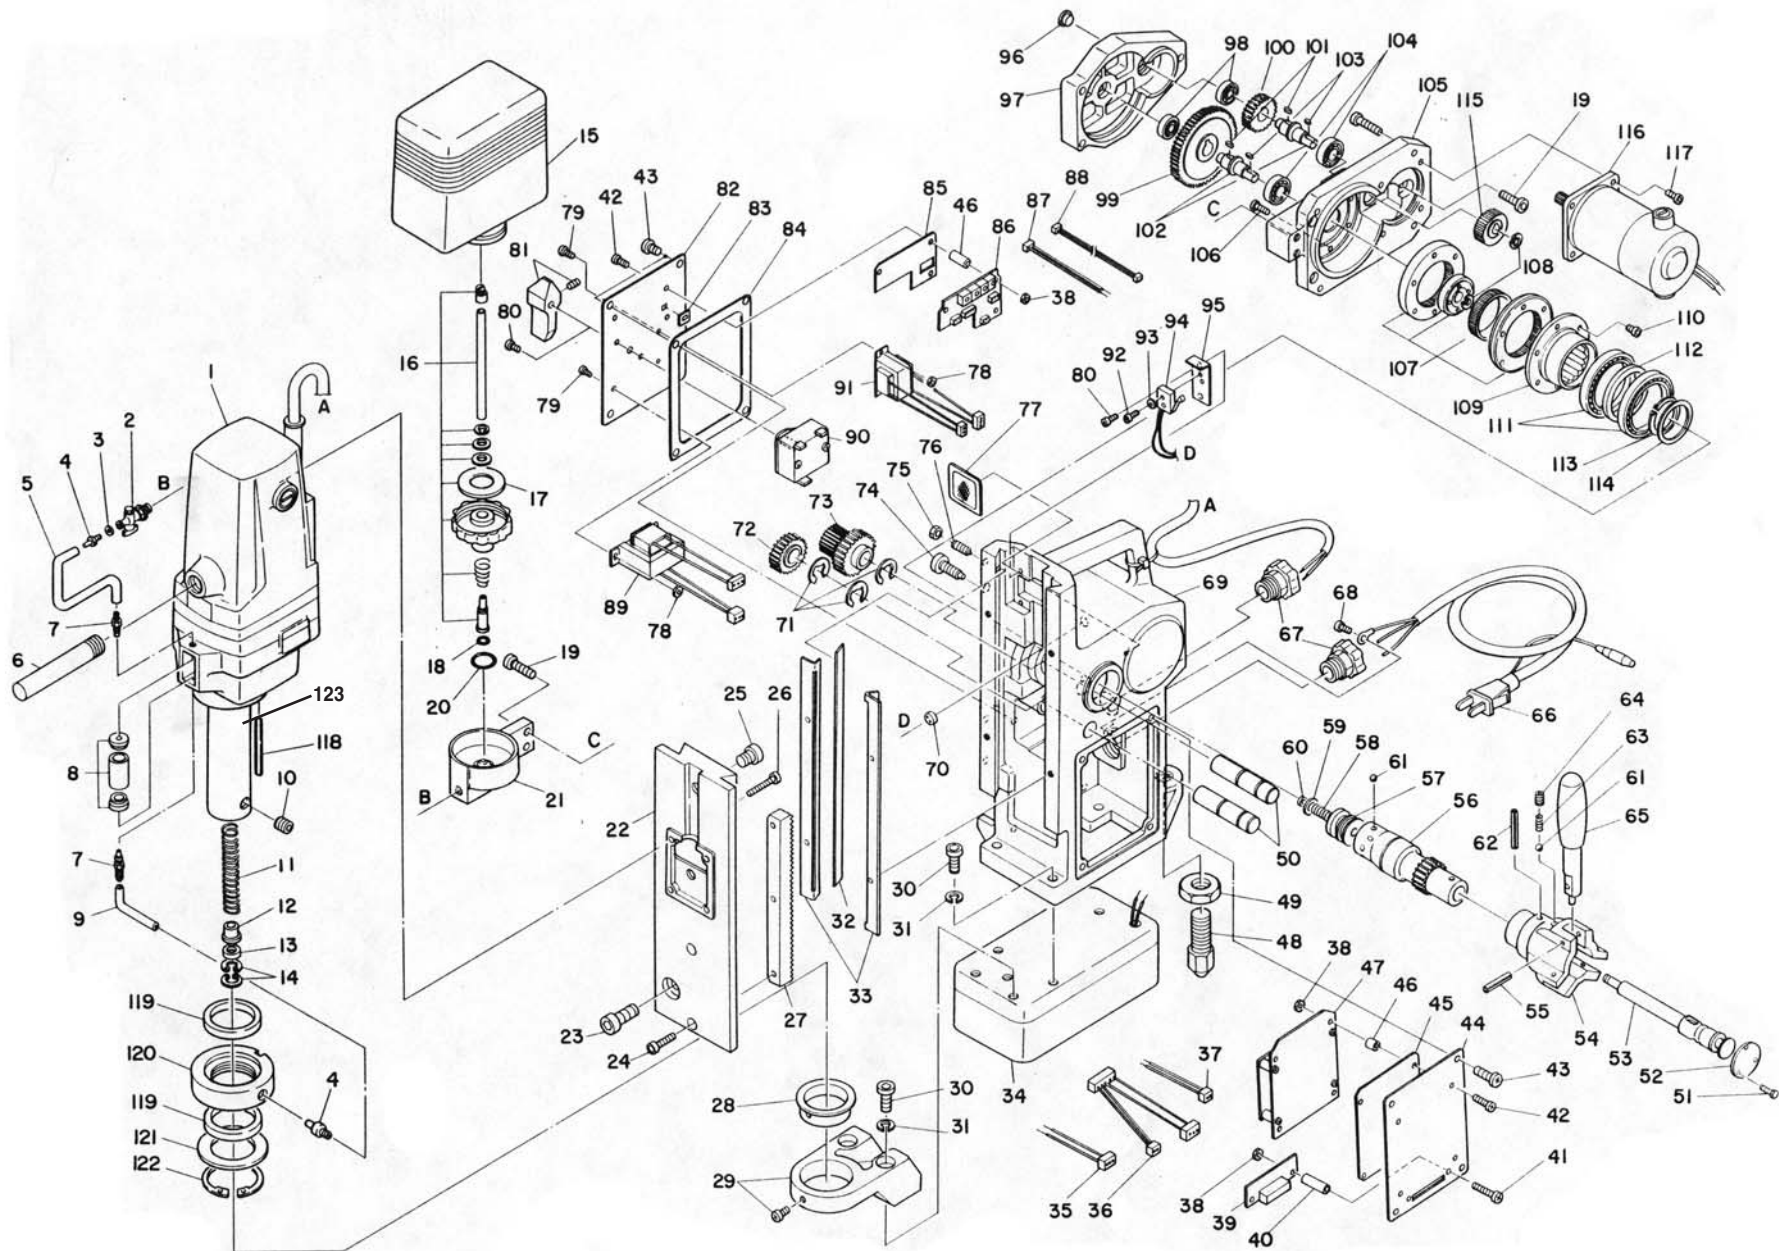

ATRA ACE FA-35 ASSEMBLY AND PARTS LIST

The parts numbers with () are included in the Ass'y parts written above them.

No.	Part No.	Part Name	Q'ty	Price
1	TB00626	Drill Motor Sub Ass'y A (110-120V)	1 set	
	TB00646	Drill Motor Sub Ass'y A (220-240V)	1 set	
-	(TB00598)	Carbon Brush Ass'y	1 set	
2	TP14495	P-Cock PT1/8	1	
3	CP21947	Packing S-4.7 X 8 X 0.8	2	
4	TP14500	Hose Nipple	2	
5	TB15964	Tube 4 X 7 X 3000 Ass'y	1	
6	TB00895	Side Handle Ass'y	1 set	
7	TQ00672	Dropper Nipple	2	
8	TB00503	Oil Dropper Ass'y	1 set	
9	TB01098	Tube 4 X 7 X 3000 Ass'y	1 set	
10	TP16723	Hex Screw 12 X 9.5	1	
11	TQ00669	Spring 1.6 X 16.2 X 87	1	
12	TP15981	Pilot Spacer	1	
13	TP15848	Spacer 10.5 X 19 X 5	1	
	TB01672	Ball 5/16 Ass'y	1 set	
14	TP13905	Retaining Ring RTW19	2	
15	TQ00702	Oil Tank	1	
16	TB00516	Cap Ass'y	1 set	
17	(TQ00701)	Packing Cap	1	
18	(TP11994)	O-Ring P-4	1	
19	TP06217	Hex Socket Head Bolt 6 X 25	9	
20	(CP20180)	O-Ring P-18	1	
21	TB00529	Oil Tank Bracket Sub Ass'y	1 set	
22	TQ00673	Slide Board	1	
23	TP14174	Hex Socket Head Bolt 10 X 25	1	
24	TP02863	Hex Socket Head Bolt 5 X 20	3	
25	CP01106	Hex Socket Head Bolt 10 X 10	1	
26	TP04532	Hex Socket Head Bolt 5 X 30	4	
27	TQ00674	Rack	1	
28	TP12772	Bushing	1	
29	TB00597	Bracket Sub Ass'y	1 set	
30	TP00045	Hex Socket Head Bolt 8 X 25	6	
31	TP05049	Spring Washer M8	6	
32	TQ00705	Gib	1	
33	TP12777	Slide Plate	2	
34	TB00638	Square Pole Ass'y (110-120V)	1 set	
	TB00659	Square Pole Ass'y (220-240V)	1 set	
35	TB00578	H Cord Ass'y	1 set	
36	TB00579	C-LM Cord Ass'y	1 set	
37	TB00577	F Cord Ass'y	1 set	
38	TP02639	Hex Nut Type 1 M4	9	
39	TB00524	Control Board C Ass'y	1 set	
40	TQ00743	Spacer 4EP-14	2	
41	TP08663	+ Round Head Screw 4 X 25	2	
42	TP02638	+ Round Head Screw 4 X 12	7	
43	TP02419	+ Round Head Screw 6 X 10	8	
44	TQ00847	Circuit Board	1	
45	TQ00744	Insulating-Paper Circuit Board	1	
46	TQ00741	Spacer 4EP-4	7	
47	TB00888	Control Board AB Ass'y (110-120V)	1 set	
	TB00655	Control Board AB Ass'y (220-240V)	1 set	
48	TQ00720	Stabilizer Shaft	1	