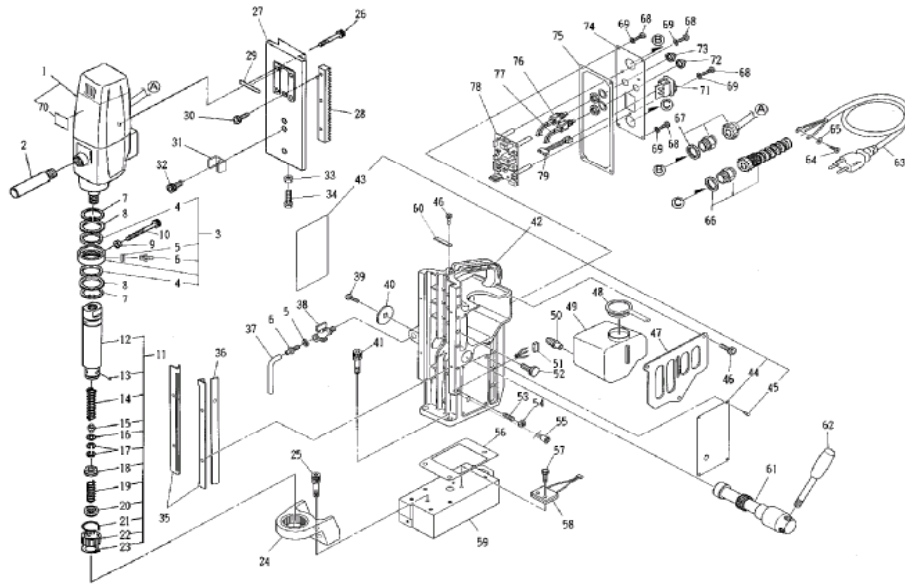

UOJ-5500 ASSEMBLY

The parts numbers with () are included in the Ass'y parts written above them.

No.	Part No.	Part Name	Qty	Price
1	TB07475	Drill Motor Ass'y	1 set	
-	(TB05187)	Carbon Brush Ass'y	1 set	
2	TB02534	Side Handle Ass'y	1 set	
3	TB00496	Oil Ring Sub Ass'y	1 set	
4	(TP14499)	Oil Seal GD38 x48x4	2	
5	(CP21947)	Packing S-4.7x8x0.8	2	
6	(TP14500)	Hose Nipple	2	
7	TP14969	External Retaining Ring ISTW-38	2	
8	TP12773	Washer 38.8 x 54 x 1	2	
9	LP10496	Hex. Nut M6	1	
10	TP05469	Hex. Socket Head Cap Screw 6x45	1	
11	TB07172	Arbor Body Ass'y	1 set	
12	(TQ10650)	Arbor Body	1	
13	(TQ10672)	Ball 5/16 Ass'y	1 set	
14	(TQ10649)	Spring 1.4 x16.2x135	1	
15	(TQ01895)	Pilot Spacer	1	
16	(TP15848)	Spacer 10.5 x 19 x 5	1	
17	(TP13905)	Internal retaining Ring RTW-19	2	
18	(TB01348)	Washer Ass'y	1 set	
19	(TQ01898)	Spring 0.8 x 12 x 31	1	
20	(TB01349)	Push Ring Ass'y	1 set	
21	(TQ01896)	Rotating Spring	1	
22	(TQ01897)	Sleeve	1	
23	(TP15239)	External Retaining Ring C-28	1	
24	TB05407	Bracket Ass'y	1 set	
25	TQ03346	Hex. Socket Head Cap Screw 8 x 30 with Spring Washer	3	
26	TP04532	Hex. Socket Head Cap Screw 5 x 30	4	
27	TQ11072	Slide Board	1	
28	TP12776	Rack	1	
29	TQ11027	Shim 0.2	1	
30	TP01945	Hex. Socket Head Cap Screw 5 x 12	3	
31	TQ11073	Oil Ring Stopper	1	
32	TP03247	Hex. Socket Head Cap Screw 10 x 15	1	
33	TP08584	Hex. Nut M8	1	
34	TP04857	Hex. Bolt 8 x 25	1	
35	TP12777	Slide Plate	1	
36	TQ06773	Gib	2	
37	TB01098	Tube 4x7x3000 Ass'y (230mm)	1 set	
38	TP14495	P. valve PT 1/8	1	
39	TQ04806	Hex. Socket Button Head Screw 8 x 15	1	
40	TQ07081	Washer 30x8.5x3.2	1	
41	TQ03344	Hex. Socket Head Cap Screw 8 x 20 with Spring Washer	3	
42	TB07428	Body Sub Ass'y	1 set	
43	(TQ11159)	Label Warning	1	
44	(TQ11071)	Plate Spec	1	