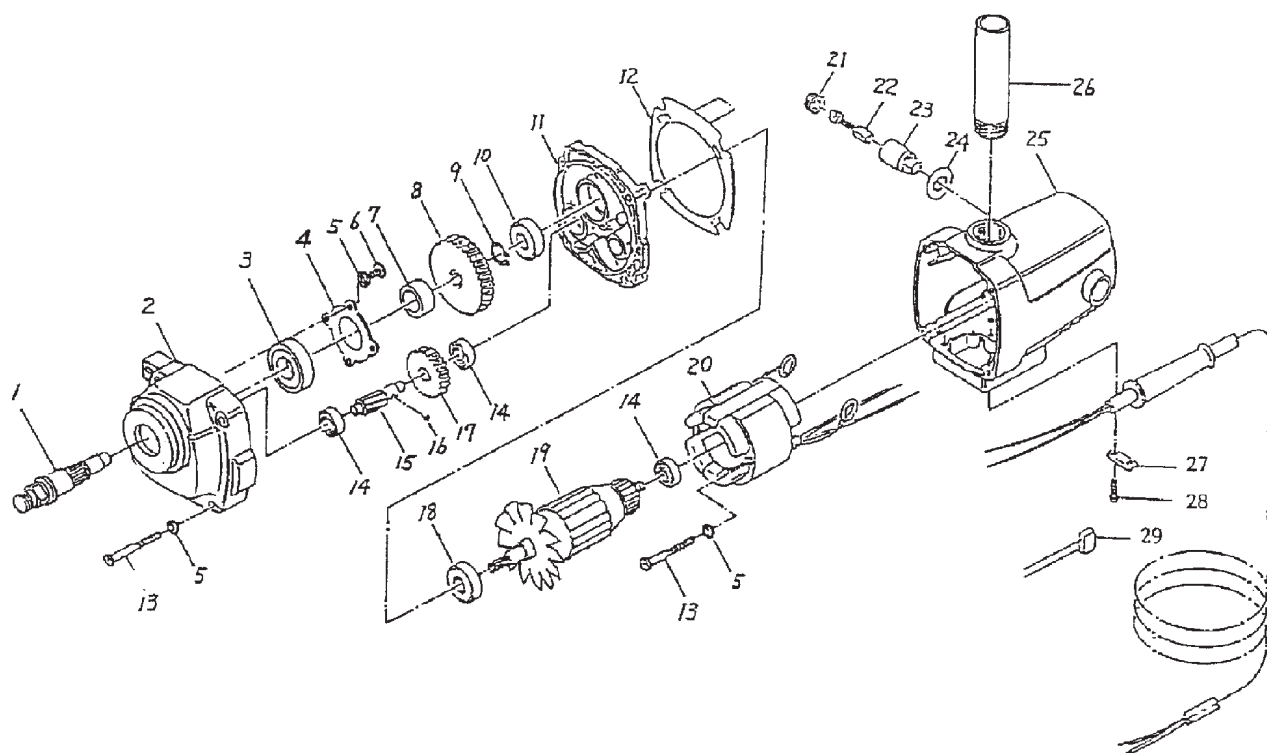

AS-30/AO-3000/UOJ-3500 MOTOR ASSEMBLY AND PARTS LIST

The Part Numbers with () are included in the Ass'y parts written above them.

No.	Part No.	Part Name	Q'ty	Price
1	TQ01434	Spindle Arbor	1	
2	TQ01435	Gear Case	1	
3	TP04160	Ball Bearing 6203Z	1	
4	TQ00858	Bearing Holder	1	
5	TP00513	Spring Washer M5	10	
6	TQ00859	+ Screw 5 X 10	4	
7	TQ00860	Collar	1	
8	TQ00861	Spiral Gear (B)	1	
9	TP18356	Retaining Ring	1	
10	TP06626	Ball Bearing 6200	1	
11	TQ00864	Bearing Bracket	1	
12	TQ01436	Windshield Plate	1	
13	TQ01437	+ Hex Screw 5 X 50	6	
14	TP00468	Ball Bearing 608ZZ	3	
15	TQ01438	Pinion	1	

No.	Part No.	Part Name	Q'ty	Price
16	TP06393	Sunk Key 3 X 3 X 5	1	
17	TQ01439	Spiral Gear (A)	1	
18	TP17438	Ball Bearing 6200Z	1	
19	TB01010	Armature Ass'y (115V)	1 set	
20	TB01012	Stator Ass'y (115V)	1 set	
21	TQ00867	Brush Cap	2	
22	TQ00598	Carbon Brsh Ass'y (115V)	1 set	
23	TQ00868	Brush Holder	2	
24	TB00869	Insulation Washer	2	
25	TQ00870	Stator Spider	1	
26	TB00895	Side Handle Ass'y	1	
27	TP13362	Code Clump	1	
28	LP30251	+ Hex Screw 4 X 16	2	
29	TP16481	Condenser	1	