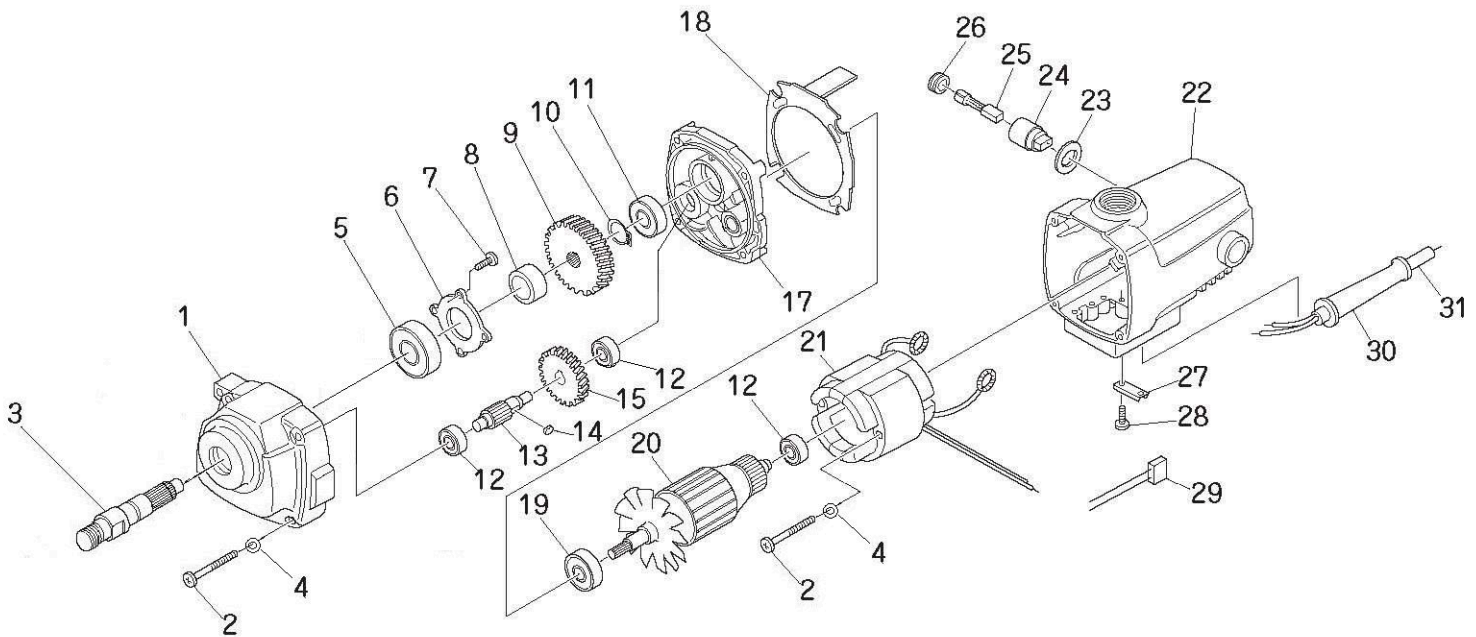

# 10 ATRA ACE UOJ-3500 MOTOR ASSEMBLY AND PARTS LIST

No.	Part No.	Part Name	Q'ty	Price
1	TQ01435	Gear Case	1	
2	TQ01437	Pan Hd. Screw 5X50	6	
3	TQ01434	Spindle	1	
4	TP00513	Washer	6	
5	TP04160	Ball Bearing 6203Z	1	
6	TQ00858	Bearing supporter	1	
7	TP11492	Pan Hd. Screw 5X10	4	
8	TQ00860	Collar	1	
9	TQ00861	Helical Gear B	1	
10	TP18356	External Retaining Ring C15	1	
11	TP06626	Ball Bearing 6200	1	
12	TP00468	Ball Bearing 608ZZ	1	
13	TQ01438	Pinion Gear	1	
14	TP06393	Key 3X3X5	1	
15	TQ01439	Helical Gear A	1	

No.	Part No.	Part Name	Q'ty	Price
17	TQ00864	Bearing Bracket Ass'y	1set	
18	TQ01436	Fan Guide	1	
19	TP17438	Ball Bearing 6200DDU	1	
20	TB01010	Armature Ass'y (115V)	1set	
21	TB01012	Stator Ass'y (115V)	1set	
22	TQ00870	Motor Housing	1	
24	(TQ00868)	Brush Holder	2	
23	TQ00869	Insulating Washer	2	
25	TB00598	Carbon Brush Ass'y	1set	
26	TQ00867	Brush Cap	1	
27	TP13362	Cord Holder	1	
28	LP30251	Pan Hd. Screw 4X16	1	
29	TP16481	Condenser	1	
30	TP13363	Strain Reliever	1	
31	TQ07150	Connecting Cable	1	