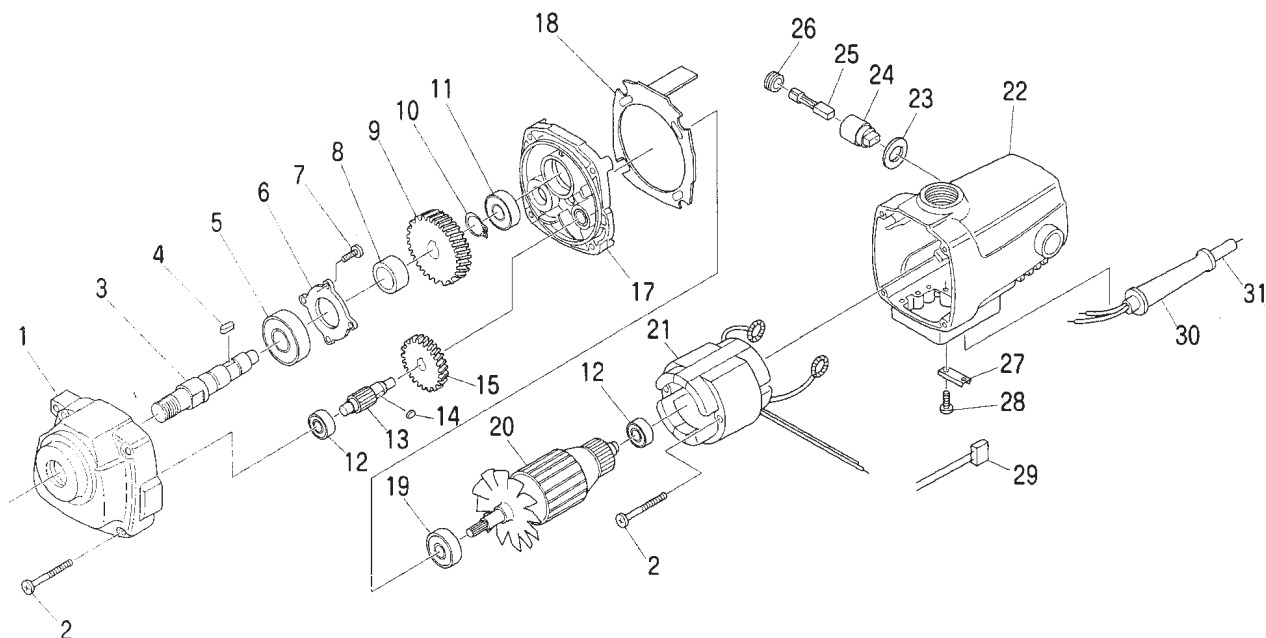

UO-3500 MOTOR ASSEMBLY AND PARTS LIST

The Part Numbers with () are included in the Ass'y parts written above them.

No.	Part No.	Part Name	Q'ty	Price
1	TQ07142	Gear Case	1	
2	TQ01856	Pan Head Screw 5 X 50	4	
3	TQ07144	Spindle	1	
4	TP16497	Key 5 X 5 X 7	1	
5	TP01632	Ball Bearing 6203Z	1	
6	TQ00858	Bearing Supporter	1	
7	TP11492	Pan Head Screw 5 X 10	4	
8	TQ00860	Collar	1	
9	TQ07145	Helical Gear B	1	
10	CP04989	External Retaining Ring C15	1	
11	TP06626	Ball Bearing 6200	1	
12	TP00468	Ball Bearing 608ZZ	1	
13	TQ07146	Pinion Gear	1	
14	TQ03980	Key 3 X 3 X 5	1	
15	TQ07147	Helical Gear A	1	

No.	Part No.	Part Name	Q'ty	Price
17	TB05499	Bearing Bracket Ass'y	1 set	
18	TQ01436	Fan Guide	1	
19	TQ07149	Ball Bearing 6200DU	4	
20	TB05498	Armature Ass'y (115V)	1 set	
21	TB01012	Stator Ass'y (115V)	1 set	
22	TQ00870	Motor Housing	1	
23	TQ00869	Insulation Washer	2	
24	TQ00868	Brush Holder	1	
25	TB00598	Carbon Brush Ass'y	1 set	
26	TQ00867	Brush Cap	1	
27	TP13362	Cord Holder	1	
28	LP30251	Pan Head Screw 4 X 16	1	
29	TP16481	Condenser	1	
30	TP13363	Strain Reliever	1	
31	TQ07150	Connecting Cable	1	