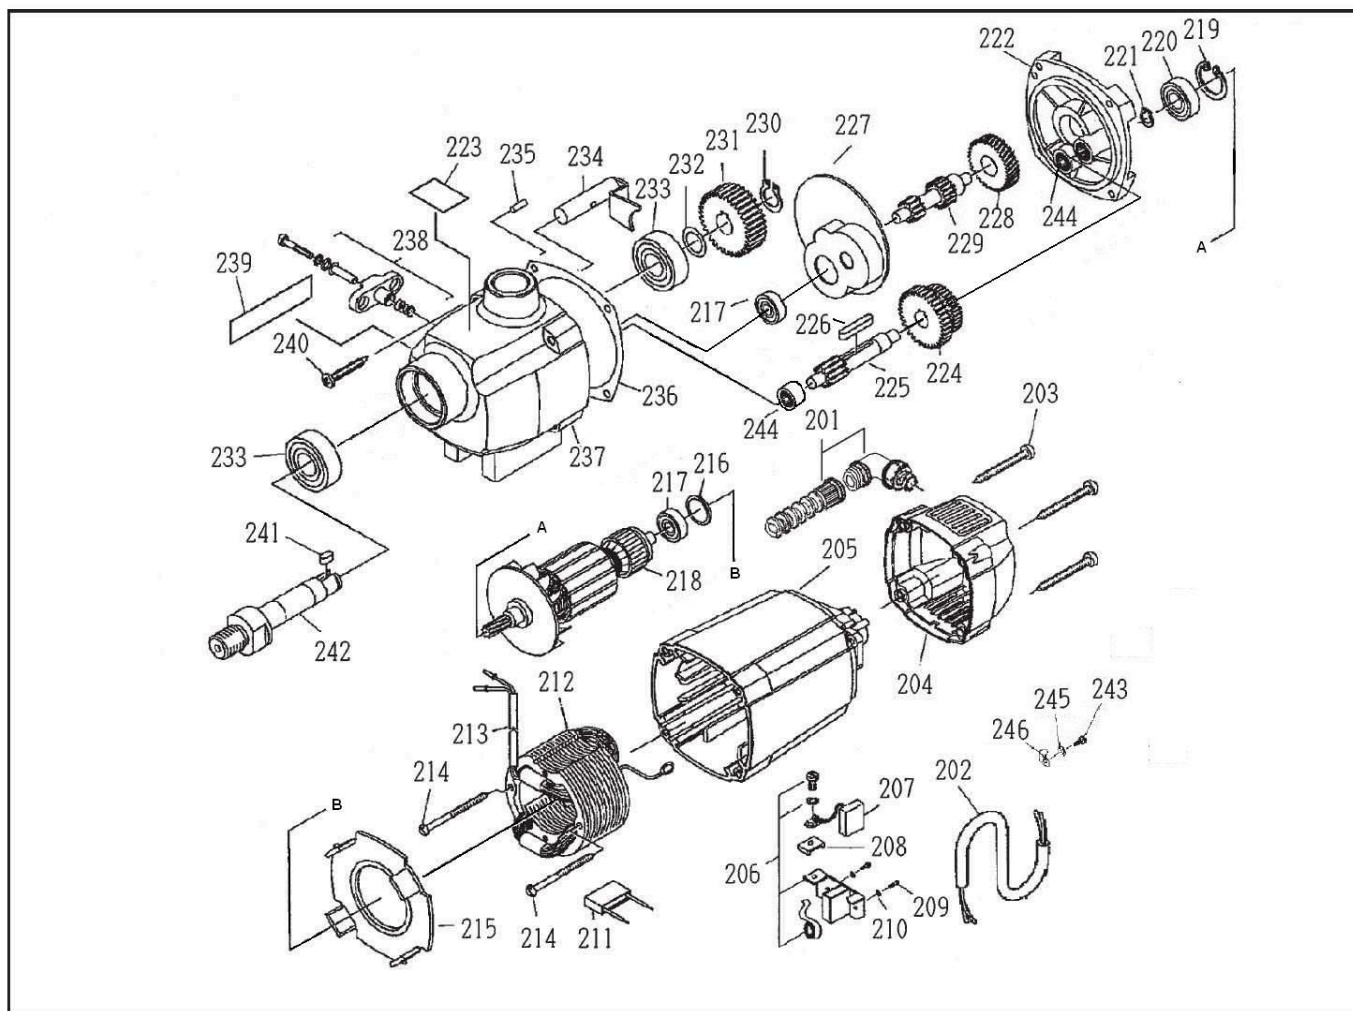

WA-5000 MOTOR ASSEMBLY AND PARTS LIST

The part numbers with () are included in the Ass'y parts written above them.

No.	Part No.	Part Name	Q'ty	Price
201	TQ06824	Cord Protector (Strain Relief)	1	
202	TQ06843	Connecting Cable (Motor Cord)	1	
203	TQ06819	Self Tapping Screw HC 4.8 X 38	4	
204	TQ11172	Motor Cap	1	
205	TQ06850	Motor Housing	1	
206	TB05193	Brush Holder Ass'y (No brushes)	2 sets	
207	TB05187	Carbon Brush Ass'y (2 pcs/set)	1 set	
208	TQ06838	Contact Washer	1	
209	TQ06828	Screw ZM 4 X 12	2	
210	TQ06820	Spring Washer B4	2	
211	TQ06851	Condenser	1	
212	TB07200	Stator Ass'y (115V)	1	
212	TB07201	Stator Ass'y (230V)	1	
213	TQ06852	Insulated Tubing	1	
214	TQ06849	Self Tapping Screw HC4.8 X 60	2	
215	TQ06848	Air Guiding Ring (Fan Shroud)	1	
216	TQ06839	O Ring 22 X 2.5	1	
217	TP00468	Ball Bearing 608ZZ	2	
218	TB07202	Armature Ass'y (115V)	1 set	
218	TB07203	Armature Ass'y (230V)	1 set	
219	TP01036	Retaining Ring C-28	1	
220	TP00498	Ball Bearing 6001ZZ	1	

No.	Part No.	Part Name	Q'ty	Price
221	TP06390	Retaining Ring C-11	1	
222	TB05479	Bearing Bracket Ass'y	1 set	
(244)	TQ00754	Needle Bearing HK0810	2	
223	TQ10648	Caution - Change Label	1	
224	TQ07076	Gear Block 34/40Z	1	
225	TQ07075	Pinion Shaft 13Z	1	
226	TQ07077	Key A5 X 5 X 28	1	
227	TQ06825	Grease Chamber	1	
228	TQ07069	Intermediate Gear 34Z	1	
229	TQ07070	Pinion Shaft 11/17Z	1	
230	CP04989	External Retaining Ring C15	1	
231	TQ07073	Spindle Gear 45Z	1	
232	TQ07074	Fitting Washer 15 X 22 X 0.2	1	
233	TQ06830	Ball Bearing 6203LLU	2	
234	TB05399	Coupling Bolt Ass'y	1 set	
235	TQ06642	Notched Pin 4 X 12	1	
236	TQ06844	Gear Case Seal	1	
237	TB05478	Gear Case Ass'y	1 set	
(244)	TQ00754	Needle Bearing HK0810	1	
238	TB03598	Gear Changer Ass'y	1 set	
239	TQ10647	Change Knob Label	1	
240	TQ12925	Self Tapping Screw ST 5.0 X 50	4	
241	TQ07072	Key A5 X 5 X 12	1	
242	TQ07071	Spindle	1	
243	TQ06855	Self Tapping Screw HC2.9 X 9.5	1	
245	TQ06854	Disk 3.2	1	
246	TQ06853	Mounting Clip	1	