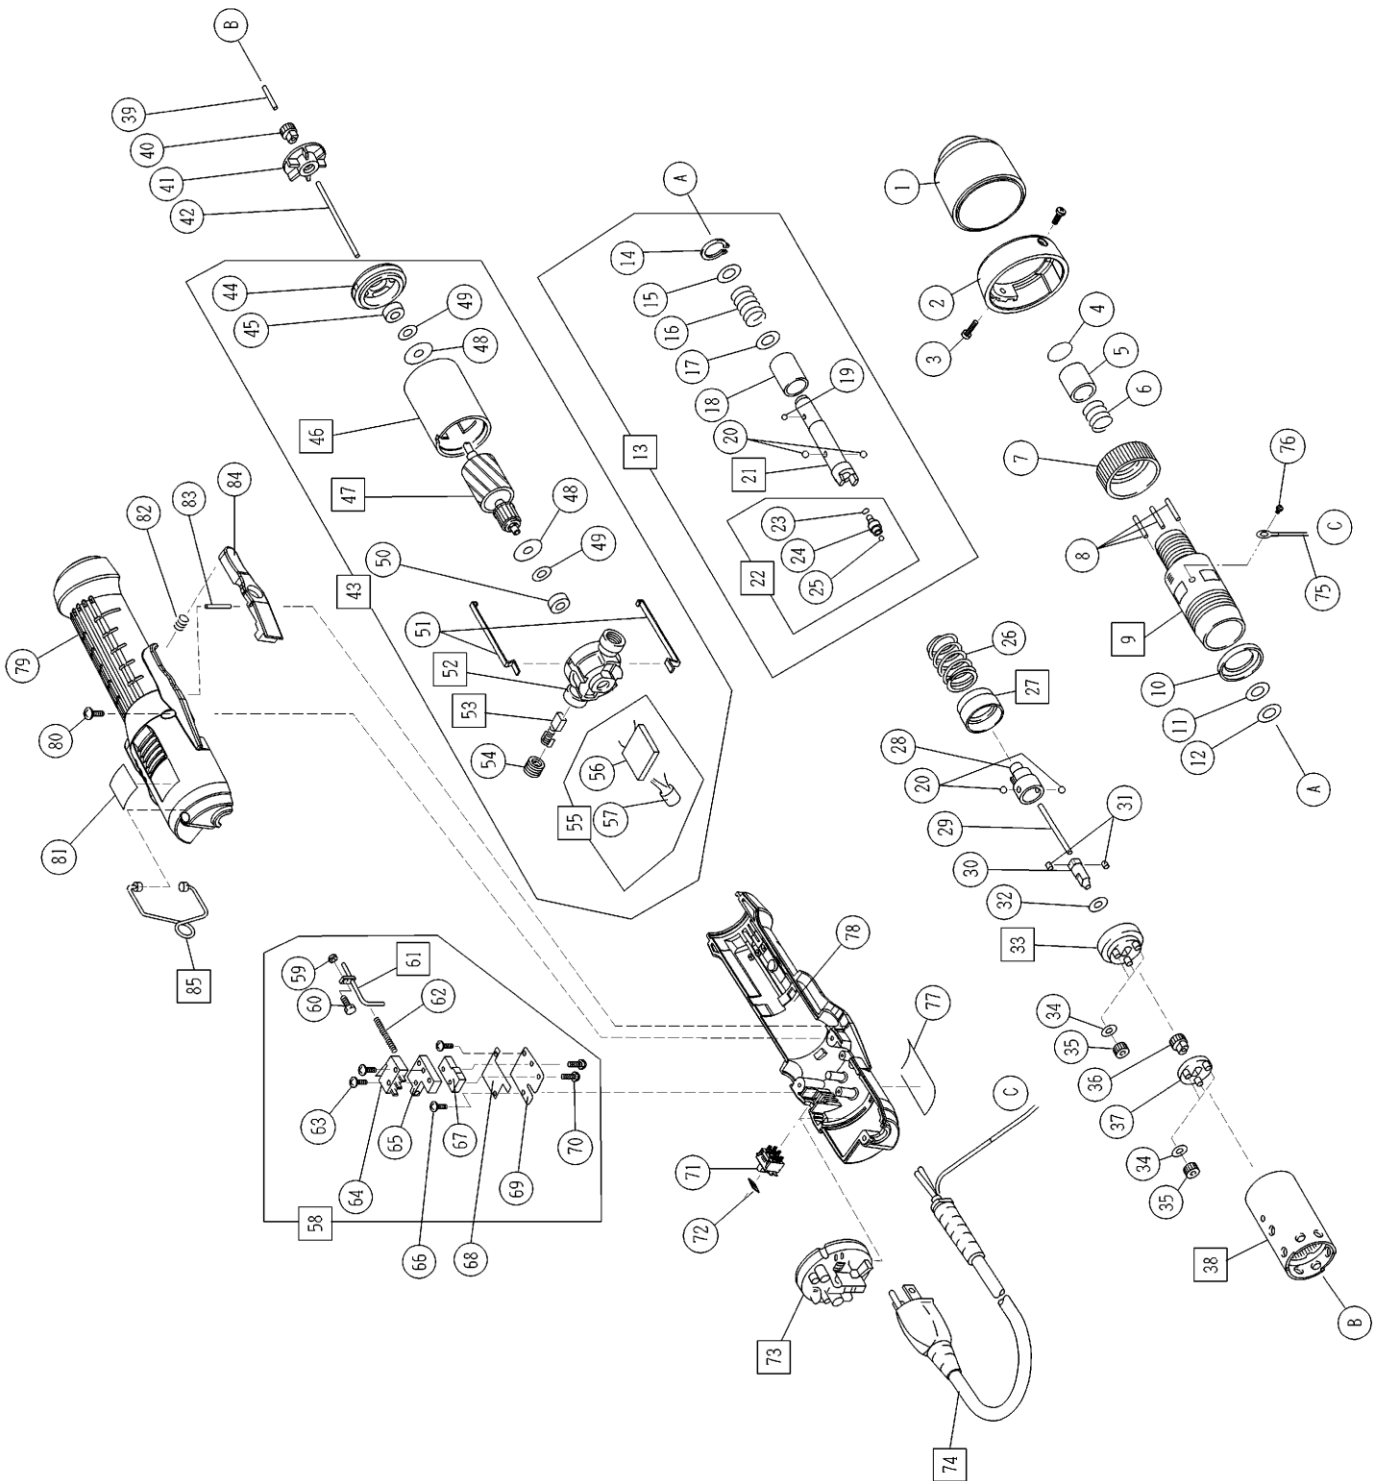

Repair Parts List for DLV7124 / 7134 / 7144-LKU Series

List of DLV7124 / 7134 / 7144 -LKU Series

No.	Parts Name	Parts No.	Q'TY
1	Torque Adjustment Ring Cover	TV05143	1
2	Coupling	TV05450	1
3	Screw	TP02743	2
4	Stop Ring	TV00149	1
5	Holder Clamp	TV00148	1
6	Spring	TV00277	1
7	Torque Adjustment Ring	TV00108	1
8	Roller Pin 2x17.8	TV00109	3
9	Nose Nut Assembly	TD04003	1
10	Plate for Spring(DLV7124 / 7144)	TV00130	1
	Plate for Spring(DLV7134)	TV06756	1
11	Shim t0.3	TV00279	1
12	Shim t0.1	TV00280	2
13	Bit Holder Assembly	TD01671	1
14	Stop Ring	LP10494	1
15	Shim	TV00129	1
16	Spring	TV00278	1
17	Shim	TV00122	1
18	Slide Ring	TV00123	1
19	Steel Ball Dia.2.381	CP20000	2
20	Steel Ball Dia.3.969	CP01181	4
21	Bit Holder	TD00605	1
22	Pilot(A) Assembly	TD00572	1
23	Retaining Ring	TV00001	1
24	Pilot(A)	TV00075	1
25	Steel Ball Dia.1.588	TP17155	1
26	Clutch Spring (DLV7124)	TV00039	1
	Clutch Spring (DLV7134)	TV05579	1
	Clutch Spring (DLV7144)	TV00040	1
27	Taper-Ring Assembly	TD00551	1
28	Cam Guide	TV06755	1
29	Pilot Rod 58	TV04284	1
30	Cam	TV05220	1
31	Roller Pin 4.5x4.5	TV00127	2
32	Shim	TV00027	1
33	Gear Base (A) Assembly(DLV8134 / 8144)	TD07363	1
34	Shim	TV00147	6
35	Idle Gear(A) (DLV7124 / 7134)	TV00008	6
	Idle Gear(A) (DLV7144)	TV00206	6
36	Spindle Gear 16 (DLV7124 / 7134)	TV04307	1
	Spindle Gear 13 (DLV7144)	TV04287	1
37	Gear Base B Assembly	TD05110	1
38	Gear Case Assembly (DLV7124 / 7134)	TD07465	1
	Gear Case Assembly (DLV7144)	TD07466	1
39	Pilot Rod(G)	TV00082	1
40	Motor Gear 16 (DLV7124 / 7134)	TV04305	1
	Motor Gear 13 (DLV7144)	TV04207	1
41	Fan	TD04132	1
42	Pilot Rod 65	TV04285	1
43	Motor Assembly	TD05641	1
44	End Cover(G)	TV00010	1
45	Ball Bearing	TV00067	1
46	Yoke Assembly	TD00577	1
47	Rotor Assembly	TD08790	1
48	Insulating Plate	TV01643	2
49	Insulating Plate	TV01645	2
50	Ball Bearing	TV00069	1
51	Assembling Spring	TV00033	2
52	End Cover(R)	TD00578	1
53	Brush Assembly	TD00579	2
54	Brush Cap	TV00085	2
55	Noise Killer Assembly	TD07652	1
56	Capacitor	TV01339	1
57	Coil (B)	TD01807	1
58	Switch Base Assembly	TD01672	1
59	Nut	TV00101	1
60	Adjusting Screw	TV00070	1
61	Pilot Rod (D) Assembly	TD00583	1
62	Spring for Pilot	TV00203	1
63	Screw	TV00205	2
64	Micro Switch	TV00199	1
65	Plate	TV00282	1
66	Screw	TV00207	2
67	Micro Switch	TV00283	1
68	Insulating Plate	TV05529	1
69	Switch Base	TV00281	1
70	Screw	TV00204	2
71	Change Over Switch	TV04354	1
72	Insulating Plate	TV05611	1
73	Control Base Assembly	TD07588	1
74	Cord Assembly	TD02317	1
75	Ground Wire Assembly	TD02659	1
76	Screw	TV04288	2
77	Rating Plate		1
78	Frame(A)	TD07653	1
79	Frame(B)		
80	Screw	TV00209	3
81	Name Label		1
82	Spring	TV00235	1
83	Roller Pin 2x19.8	TV00510	1
84	Trigger	TV05449	1
85	Lifting Hook Assembly	TD00585	1