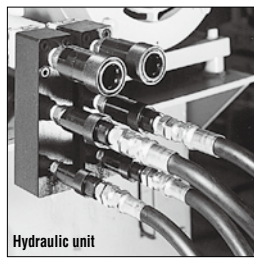

For High Pressure

450B Cupla

For hydraulic pressure up to 44.1 MPa {450 kgf/cm²}

Working pressure

Valve structure

Applicable fluid

Metal-touch valve system with superior durability! Sleeve stopper mechanism gives secure connection.

- Cupla for higher working pressure up to 44.1 MPa (450 kgf/cm²).
- Sleeve stopper mechanism can be engaged by rotating sleeve after connection.
- Both socket and plug have metal-touch automatic shut-off valves that prevent fluid spill out on disconnection.

Hydraulic unit

Specifications				
Body material	Special steel (Nickel plated)			
Size (Thread)	3/8"			
Pressure unit	MPa	kgf/cm²	bar	PSI
Working pressure	44.1	450	441	6400
Seal material Working temperature range	Seal material	Mark	Working temperature range	Remarks
	Nitrile rubber	NBR (SG)	-20°C to +80°C	Standard material
	Fluoro rubber	FKM (X-100)	-20°C to +180°C	Made-to-order item
Stand-alone leakage rate on either socket or plug	0.1 mL/min at 0.3 MPa {3 kgf/cm²}			

Max. Tightening Torque		Nm {kgf·cm}
Torque	40 {408}	

Flow Direction

Fluid flow can be bi-directional when socket and plug are connected.

Interchangeability
Different sizes are not interchangeable.

Min. Cross-Sectional Area	(mm²)
Min. cross-sectional area	37

Suitability for Vacuum			1.3 Pa {1 x 10⁻² mmHg}
Socket only	Plug only	When connected	
—	—	Operational	

Admixture of Air on Connection		May vary depending upon the usage conditions.	(mL)
Volume of air admixture	1.43