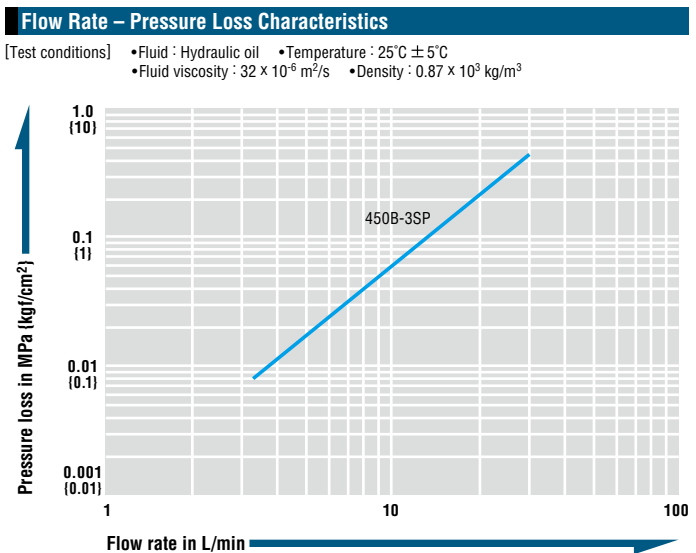

Models and Dimensions

WAF : WAF stands for width across flats.

Plug Female thread

Model	Application	Mass (g)	Dimensions (mm)				
			L	C	øD	H(WAF)	T
450B-3P	R 3/8	95	37.5	22.5	28	24 x ø28	Rc 3/8

Socket Female thread

Model	Application	Mass (g)	Dimensions (mm)			
			L	øD	H(WAF)	T
450B-3S	R 3/8	285	59.5	(36)	24	Rc 3/8